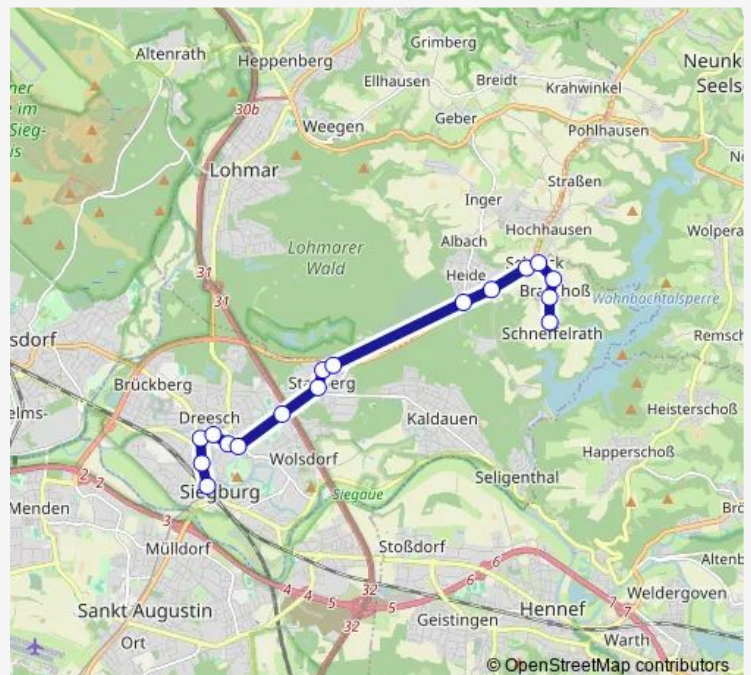

Suburban Railway 511

[Go to website](#)

Direction

undefined — undefined

0 stops

[Open route schedule](#)

Route schedule

undefined — undefined

Monday	25:32 ⁺¹
Tuesday	25:32 ⁺¹
Wednesday	25:32 ⁺¹
Thursday	25:32 ⁺¹
Friday	25:32 ⁺¹
Saturday	25:32 ⁺¹
Sunday	25:32 ⁺¹

Route info

Direction:

Stops: 0

Trip Duration: – min

511

Direction

Siegburg Bf — Siegburg Schneffelrath

17 stops

[Open route schedule](#)

Siegburg Bf

Siegburg Rhein-Sieg-Forum

Siegburg Zum Hohen Ufer

Siegburg Volkshochschule

Siegburg Cecilienstr.

Siegburg Holzgasse

Route info

Direction: Siegburg Bf

Stops: 17

Trip Duration: 0 hour 25 min

511 Suburban Railway time schedules and route maps are available in an offline PDF at busmaps.com. Use the busmaps.com website to see live bus times, train schedule or subway schedule, and step-by-step directions for all public transit in Siegburg