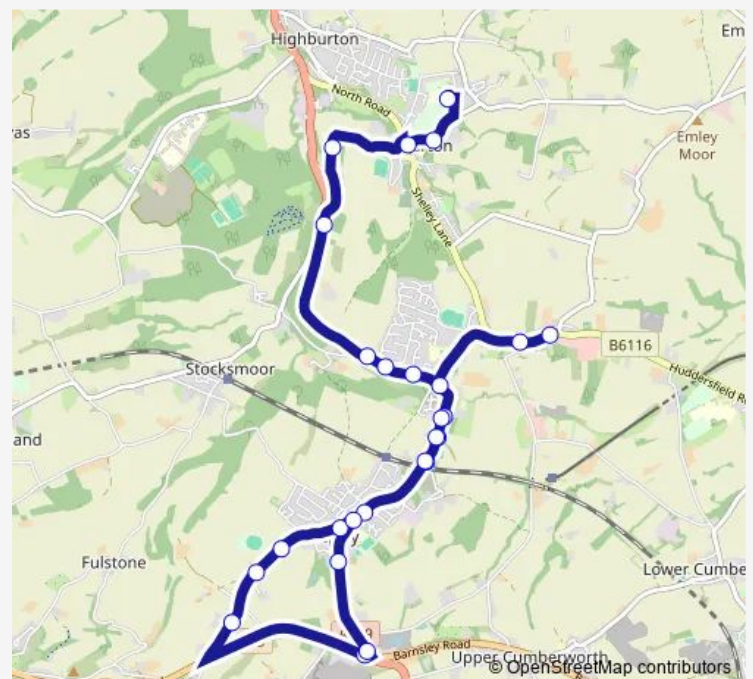

Thursday 15:45

Friday 15:45

Saturday —

Sunday —

Route info

Direction: Middle School

Stops: 26

Trip Duration: 0 hour 35 min

KM1

Abbey Rd Station Lane

Abbey Road Whitby Court

New Hey Moor Houses

Star Garage

Near Bank

Direction

Near Bank — Middle School

Thursday 08:10

Friday 08:10

Saturday —

Sunday —

Route info

Direction: Near Bank

Stops: 28

Trip Duration: 0 hour 36 min