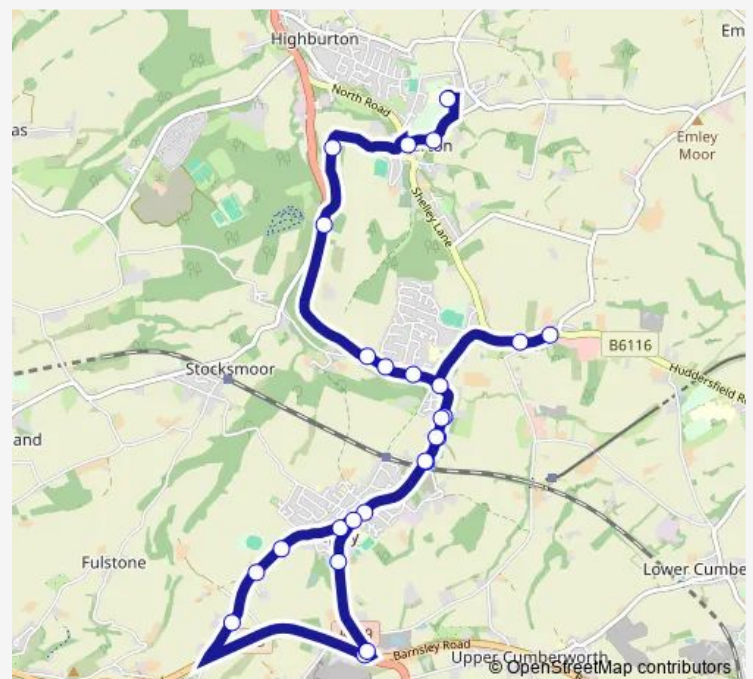

Thursday 15:45

Friday 15:45

Saturday —

Sunday —

Route info

Direction: Middle School

Stops: 26

Trip Duration: 0 hour 35 min

■ Km1

Abbey Rd Station Lane

Abbey Road Whitby Court

New Hey Moor Houses

Star Garage

Near Bank

Direction

Near Bank — Middle School

Thursday 08:10

Friday 08:10

Saturday —

Sunday —

Route info

Direction: Near Bank

Stops: 28

Trip Duration: 0 hour 36 min