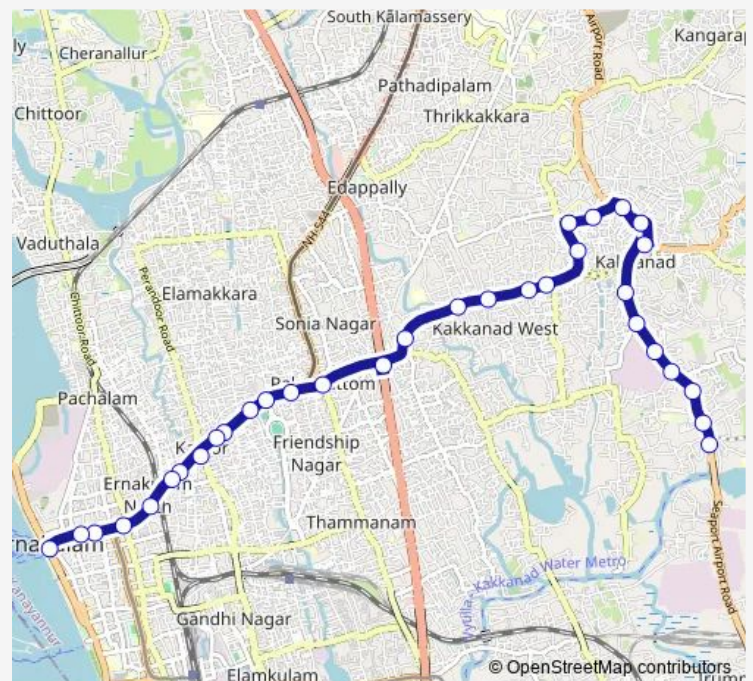

Bus Rajagiri ↔ High Court

[Go to website](#)

Direction

Rajagiri — High Court Junction

33 stops

[Open route schedule](#)

- Rajagiri
- Chittethukara
- Chittethukara
- Adarsha Junction
- Csez
- Eechamukk
- Akashavani Junction
- Kakkanad Civil Station
- Kakkanad
- Mavelipuram Junction
- Ambadimoola
- NGO Quarters
- Kunnumpuram
- Padamugal
- Colony Junction
- Vazhakkala
- Chembumukku
- Padivattom
- Pipeline Junction
- Palarivattom
- Janatha

Route schedule

Rajagiri — High Court Junction

| | |
|-----------|-------|
| Monday | 06:00 |
| Tuesday | 06:00 |
| Wednesday | 06:00 |
| Thursday | 06:00 |
| Friday | 06:00 |
| Saturday | 06:00 |
| Sunday | 06:00 |

Route info

Direction: Rajagiri

Stops: 33

Trip Duration: 0 hour 38 min

■ Rajagiri ↔ High Court

Kaloor Stadium

Deshabhimani

Mathrubhoomi

Monday 06:00

Tuesday 06:00

Wednesday 06:00

Thursday 06:00

Friday 06:00

Saturday 06:00

Sunday 06:00

Route info