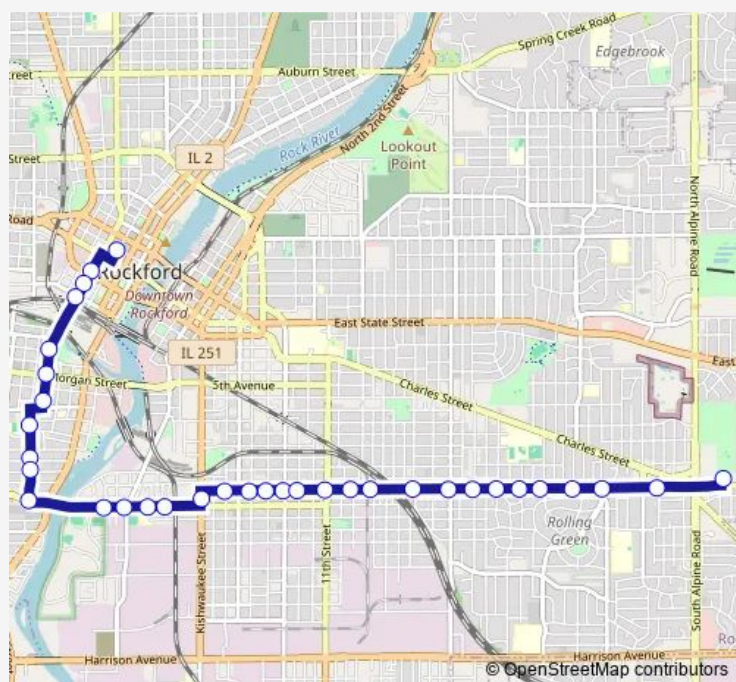

Broadway 7th St-SWC-Outbound

Broadway 8th St-SWC-Outbound

Broadway 9th St-SWC-Outbound

Broadway 10th St-SWC-Outbound

Route schedule

Downtown Transfer Center — Newburg Rockford Career College-N

Monday —

Tuesday —

Wednesday —

Thursday —

Friday —

Saturday —

Sunday 04:15

Route info

Direction: Downtown Transfer Center

Stops: 34

Trip Duration: 0 hour 27 min

17I — 17 - City Loop South Limited

Broadway 11th St-SWC-Outbound

Broadway 13th St-SWC-Outbound

Broadway 14th St-SWC-Outbound

Broadway 18th St-SWC-Outbound

Broadway 20th St-SWC-Outbound

Newburg Rockford Career College-N

Direction

Downtown Transfer Center — Northridge Walmart-N-Inbound

8 stops

[Open route schedule](#)

Downtown Transfer Center

W State Luther Center-S-Outbound

E State Madison-SWC-Outbound