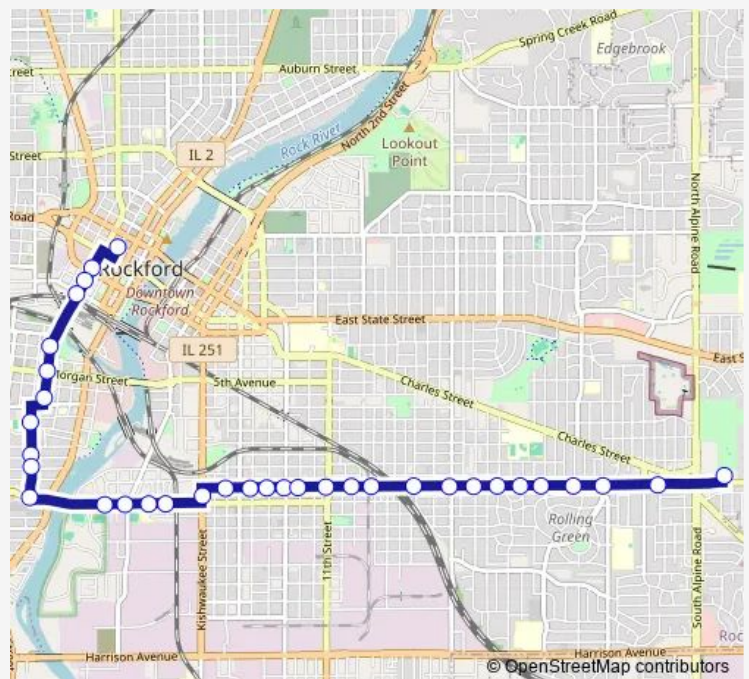

Broadway 7th St-SWC-Outbound

Broadway 8th St-SWC-Outbound

Broadway 9th St-SWC-Outbound

Broadway 10th St-SWC-Outbound

Route schedule

Downtown Transfer Center — Newburg Rockford Career College-N

Monday —

Tuesday —

Wednesday —

Thursday —

Friday —

Saturday —

Sunday 04:15

Route info

Direction: Downtown Transfer Center

Stops: 34

Trip Duration: 0 hour 27 min

17L — 17 - City Loop South Limited

Broadway 11th St-SWC-Outbound

Broadway 13th St-SWC-Outbound

Broadway 14th St-SWC-Outbound

Broadway 18th St-SWC-Outbound

Broadway 20th St-SWC-Outbound

Newburg Rockford Career College-N

Direction

Downtown Transfer Center — Northridge Walmart-N-Inbound

8 stops

[Open route schedule](#)

Downtown Transfer Center

W State Luther Center-S-Outbound

E State Madison-SWC-Outbound