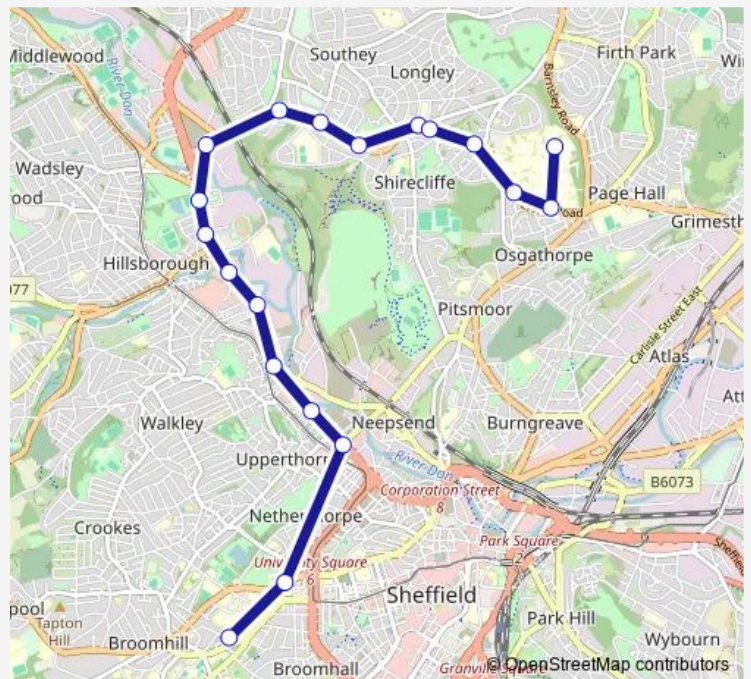

**Bus H1 Fir Vale - Broomhill**

[Go to website](#)

**Direction**

Beech Hill Road/Glossop Road — Northern General Hospital/Fox Way

19 stops

[Open route schedule](#)

- Beech Hill Road/Glossop Road
- Western Bank/Brook Hill
- Penistone Road/Bedford Street
- Penistone Road/West Don Street
- Penistone Road/Bamforth Street
- Penistone Road/Burton Street
- Penistone Road/Bradfield Road
- Penistone Road/Burnell Road
- Penistone Road/Parkside Road
- Herries Road South/Herries Road
- Herries Road/Wordsworth Avenue
- Herries Road/Galsworthy Road
- Herries Road/Barrie Crescent
- Herries Road/Herries Drive
- Herries Road/Boynton Road
- Herries Road/Longley Lane
- Herries Road/Norwood Road
- Herries Road/Fir Vale Road
- Northern General Hospital/Fox Way

**Route schedule**

Beech Hill Road/Glossop Road — Northern General Hospital/Fox Way

Monday	06:00-18:00
Tuesday	06:00-18:00
Wednesday	06:00-18:00
Thursday	06:00-18:00
Friday	06:00-18:00
Saturday	—
Sunday	—

**Route info**

Direction: Beech Hill Road/Glossop Road

Stops: 19

Trip Duration: 0 hour 30 min

H1 — Fir Vale - Broomhill

## Route schedule

Northern General Hospital/Fox Way — Beech Hill Road/Glossop Road

Monday 06:00-18:00

Tuesday 06:00-18:00

Wednesday 06:00-18:00

Thursday 06:00-18:00

Friday 06:00-18:00

Saturday —