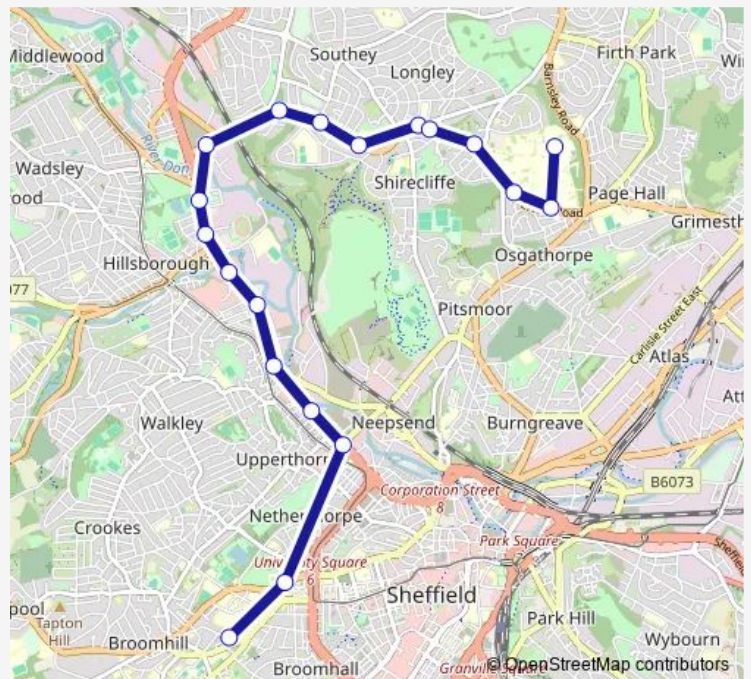

Bus H1 Fir Vale - Broomhill

[Go to website](#)

Direction

Beech Hill Road/Glossop Road — Northern General Hospital/Fox Way

19 stops

[Open route schedule](#)

- Beech Hill Road/Glossop Road
- Western Bank/Brook Hill
- Penistone Road/Bedford Street
- Penistone Road/West Don Street
- Penistone Road/Bamforth Street
- Penistone Road/Burton Street
- Penistone Road/Bradfield Road
- Penistone Road/Burnell Road
- Penistone Road/Parkside Road
- Herries Road South/Herries Road
- Herries Road/Wordsworth Avenue
- Herries Road/Galsworthy Road
- Herries Road/Barrie Crescent
- Herries Road/Herries Drive
- Herries Road/Boynton Road
- Herries Road/Longley Lane
- Herries Road/Norwood Road
- Herries Road/Fir Vale Road
- Northern General Hospital/Fox Way

Route schedule

Beech Hill Road/Glossop Road — Northern General Hospital/Fox Way

Monday	06:00-18:00
Tuesday	06:00-18:00
Wednesday	06:00-18:00
Thursday	06:00-18:00
Friday	06:00-18:00
Saturday	—
Sunday	—

Route info

Direction: Beech Hill Road/Glossop Road

Stops: 19

Trip Duration: 0 hour 25 min

H1 — Fir Vale - Broomhill

Direction

Northern General Hospital/Fox Way — Beech Hill Road/Glossop Road

21 stops

[Open route schedule](#)

Northern General Hospital/Fox Way

Barnsley Road/Horndean Road

Herries Road/Fir Vale Road

Herries Road/Norwood Road

Herries Road/Fairbank Road

Herries Road/Norwood Avenue

Herries Road/Boynton Road

Herries Road/Shirecliffe Road