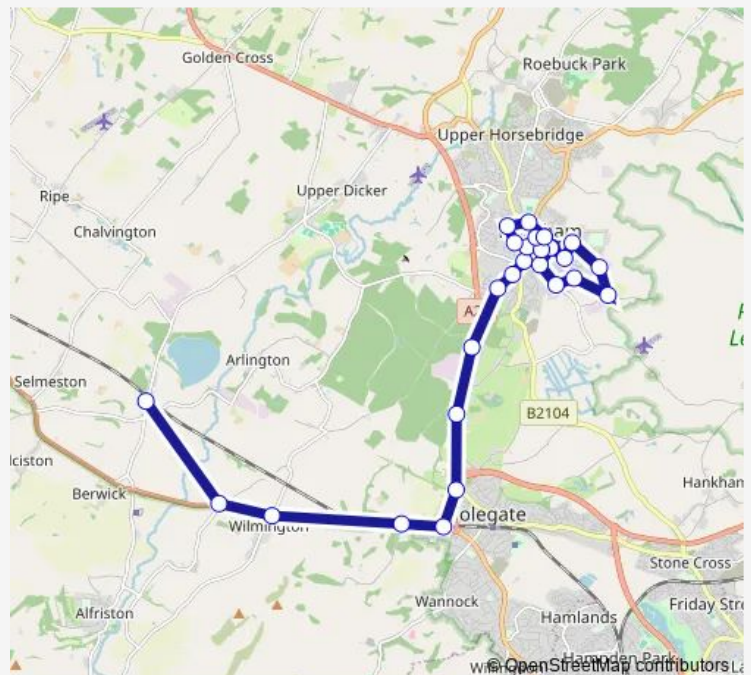

Sussex Avenue

Forest View

Old Railway Bridge

High Street

Vicarage Road

Elizabeth Court

Greenwich Road

Merlin Court

### Route schedule

Railway Station — High Street

Monday 07:50-16:20

Tuesday —

Wednesday 07:50-16:20

Thursday —

Friday 07:50-16:20

Saturday 07:50-11:50

### Route info

Direction: Railway Station

Stops: 28

Trip Duration: 0 hour 40 min

H1 — Berwick - Hailsham - Berwick

Bowley Road

Swan Road

Bell Banks Road

Vicarage Road

Police Station

Tesco

High Street

**Direction**

High Street — Railway Station

13 stops

[Open route schedule](#)