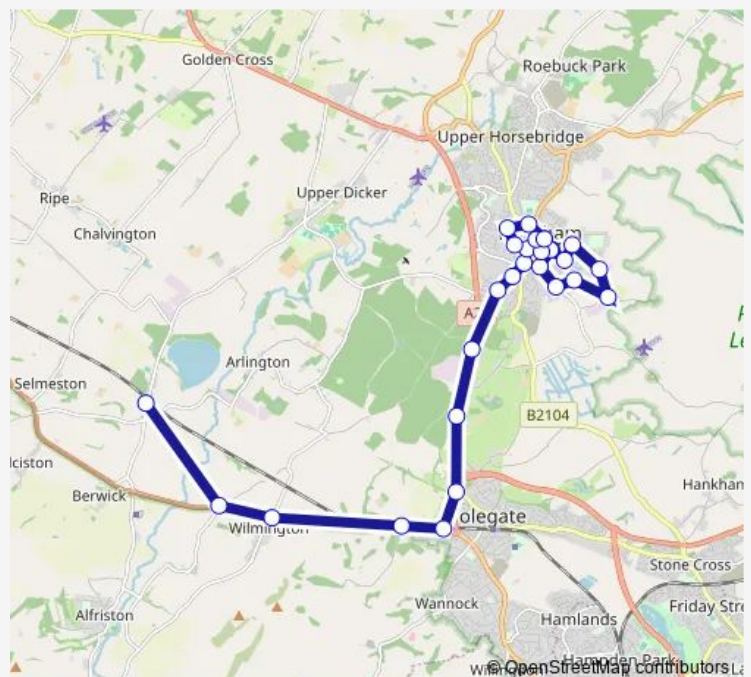

Thursday —

Friday 07:50-16:20

Saturday 07:50-11:50

Sunday —

Route info

Direction: Railway Station

Stops: 28

Trip Duration: 0 hour 40 min

■ H1 — Berwick - Hailsham - Berwick

Bowley Road

Swan Road

Bell Banks Road

Vicarage Road

Police Station

Tesco

High Street

Direction

High Street — Railway Station

13 stops

[Open route schedule](#)

High Street

Police Station

Church

Diplocks Way

Railway Station

Route schedule

High Street — Railway Station

Monday	17:00
Tuesday	—
Wednesday	17:00
Thursday	—
Friday	17:00
Saturday	12:50
Sunday	—

Route info

Direction: High Street

Stops: 13

Trip Duration: 0 hour 19 min