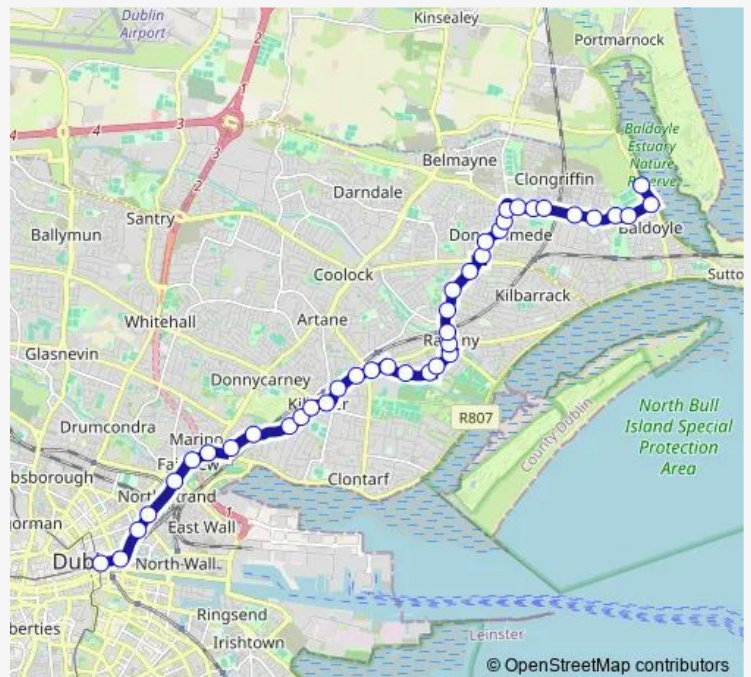

### Route info

Direction: Baldoyle Church

Stops: 43

Trip Duration: 0 hour 36 min

H1 — Baldoyle - Lower Abbey Street

Watermill Drive

St Anne's Avenue

All Saints Park

## Route info

Direction: Abbey Street Lower

Stops: 40

Trip Duration: 0 hour 43 min

Ardcoil La Salle

Grange Road

Ardara Avenue

Holy Trinity Church