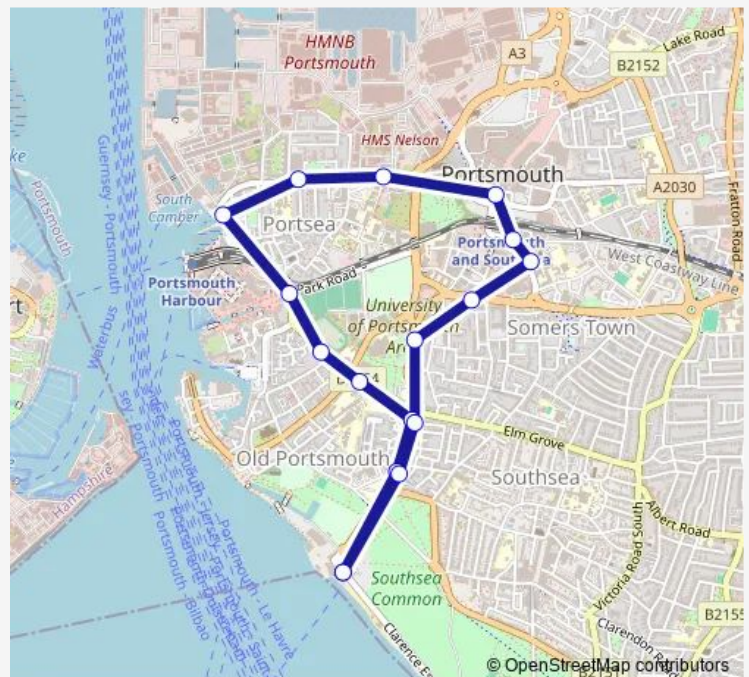

Kings Road Junction

Cambridge Junction

Cambridge Junction

Gunwharf Quays

The Hard Interchange

Curzon Howe Road

HMS Nelson

City Shops South

Civic Offices

St. Lukes Church

University House

Hampshire Terrace

Kings Road Junction

Victoria Avenue

Hovertravel Stop

Route schedule

Hovertravel Stop — Hovertravel Stop

Monday 06:03-19:41

Tuesday 06:03-19:41

Wednesday 06:03-19:41

Thursday 06:03-19:41

Friday 06:03-19:41

Saturday 07:33-19:41

Sunday 08:03-19:41

Route info

Direction: Hovertravel Stop

Stops: 17

Trip Duration: 0 hour 20 min

H1 — Clarence Pier - Clarence Pier

H1 Bus time schedules and route maps are available in an offline PDF at busmaps.com. Use the busmaps.com website to see live bus times, train schedule or subway schedule, and step-by-step directions for all public transit in Portsmouth