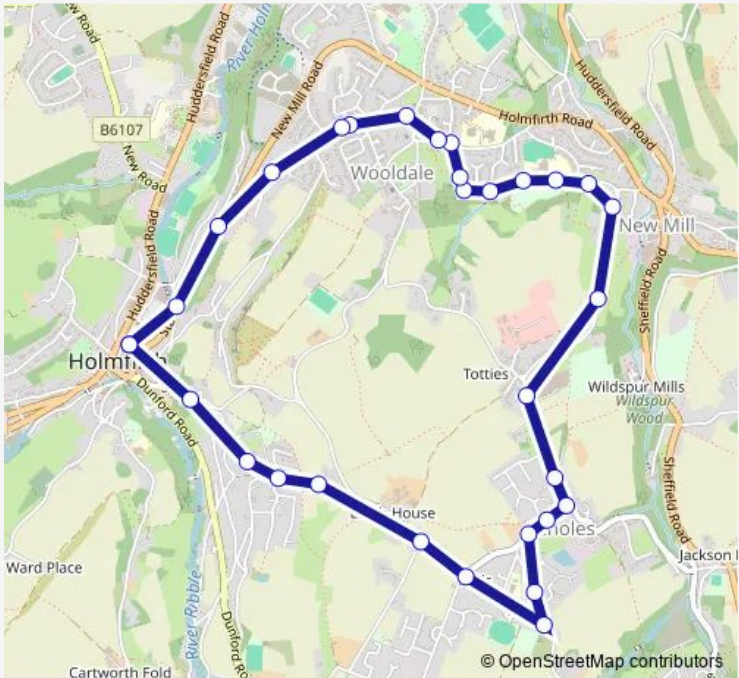

Bus H1 Holmfirth - Wooldale Circular

[Go to website](#)

Direction
 Bus Station stand D — Bus Station stand D
 31 stops
[Open route schedule](#)

- Bus Station stand D
- South Lane
- Cinder Hills Road
- Cinder Hills Road Arndale Grove
- Cinder Hills Rd Stake Lane Bank
- Sandy Gate
- Chapelgate Paris Rd
- Chapelgate White Wells Rd
- White Wells Road
- Paris Road
- Paris Road Cherry Tree Walk
- St George's Road
- St Georges Road
- Sike Close
- Greenhill Bank Rd
- Greenhill Bank Rd Royds Avenue
- Royds Avenue Lydgate Dr
- Wooldale Junior School
- Royds Ave School
- Royds Avenue Royds Dr
- Royds Ave Royds Close

Route schedule
 Bus Station stand D — Bus Station stand D

Monday	08:28-16:50
Tuesday	08:28-16:50
Wednesday	08:28-16:50
Thursday	08:28-16:50
Friday	08:28-16:50
Saturday	08:50-16:50
Sunday	—

Route info
 Direction: Bus Station stand D
 Stops: 31
 Trip Duration: 0 hour 20 min

■ H1 — Holmfirth - Wooldale Circular **BusMaps**

Royds Avenue Royds Cl

Kirkroyds Lane Royds Ave

Kirkroyds Lane

Lower Town End Road

Town End Road Leyfield Bank

Town End Rd Bank Lane

Town End Road

Town End Road

Bridge Lane

Bus Station stand D

H1 Bus time schedules and route maps are available in an offline PDF at busmaps.com. Use the busmaps.com website to see live bus times, train schedule or subway schedule, and step-by-step directions for all public transit in Huddersfield