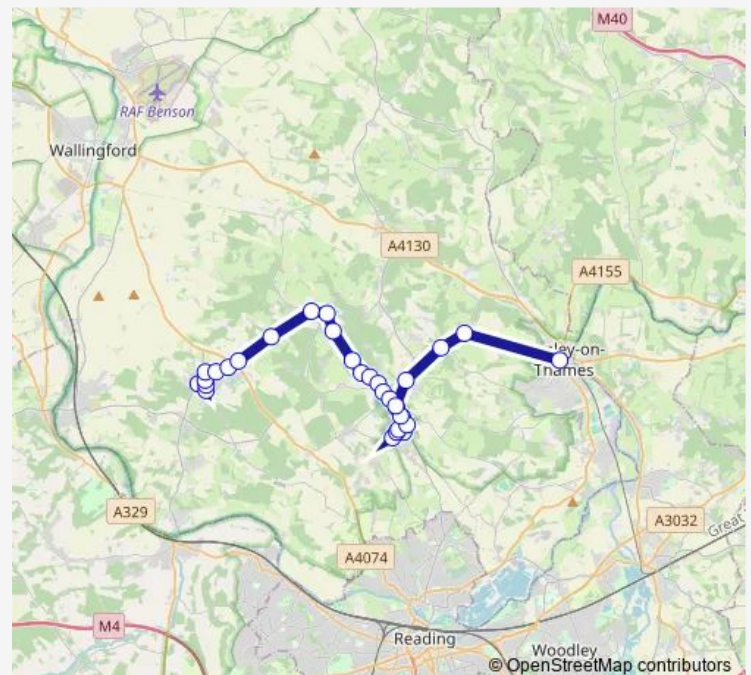

Gravel Hill Top

Sedgewell Road

Library

Route schedule

Co-op Store — Market Place

Monday —

Tuesday —

Wednesday —

Thursday 10:15

Friday —

Saturday —

Sunday —

Route info

Direction: Co-op Store

Stops: 31

Trip Duration: 0 hour 38 min

■ H1 — Woodcote - Stoke Row - Henley Market Place

Kidmore End Turn

Health Centre

Post Office

Brinds Corner

Sedgewell Road

Gravel Hill Top

Red Lion PH

Route schedule

Market Place — The Close

Monday

—

Tuesday

—

Wednesday

—