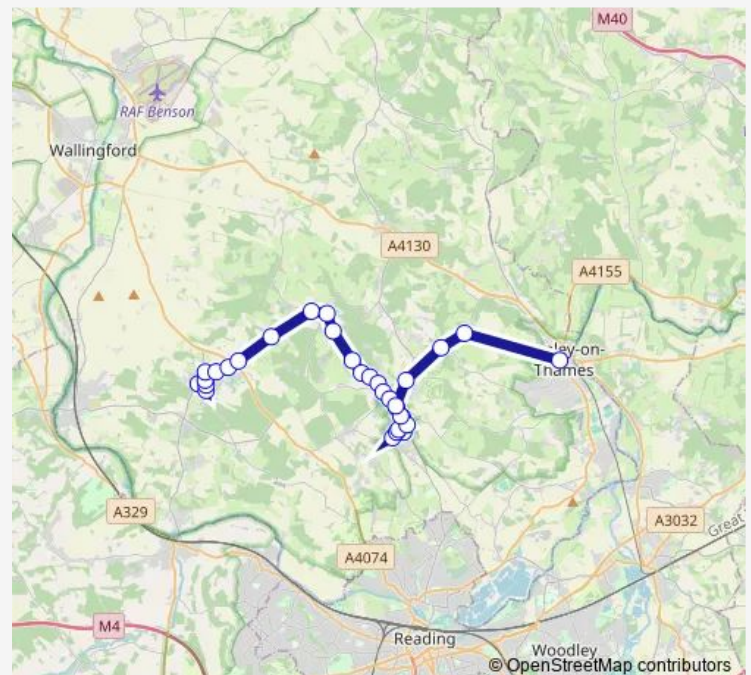

Thursday 10:15

Friday —

Saturday —

Sunday —

Route info

Direction: Co-op Store

Stops: 31

Trip Duration: 0 hour 38 min

■ H1 — Woodcote - Stoke Row - Henley Market Place

BusMaps

Kidmore End Turn

Health Centre

Post Office

Brinds Corner

Sedgewell Road

Gravel Hill Top

Red Lion PH

Hall

Greys Court NT

Market Place

Direction

Market Place — The Close

30 stops

[Open route schedule](#)

Saturday —

Sunday —

Route info

Direction: Market Place

Stops: 30

Trip Duration: 0 hour 34 min

War Memorial

Co-op Store