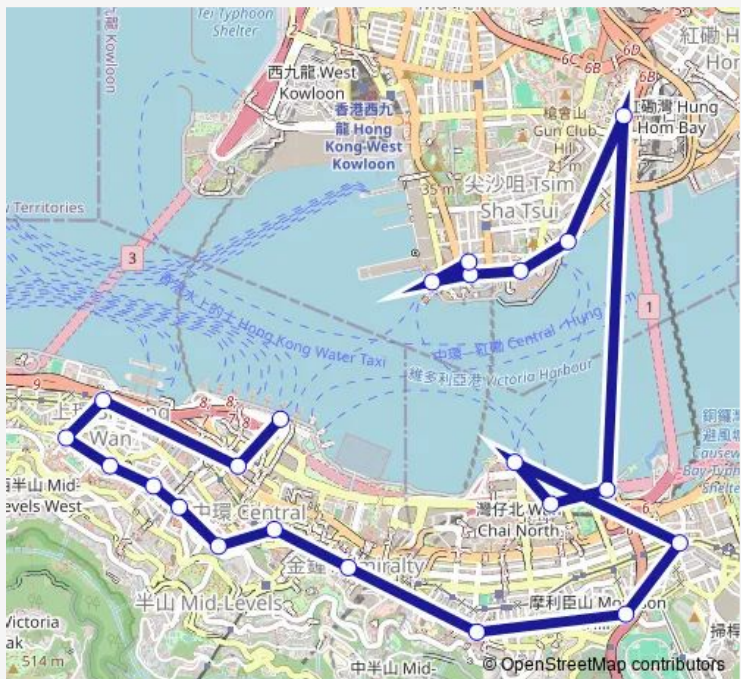

Bus H1 Central (Star Ferry) - Tsim SHA Tsui

[Go to website](#)

Direction
 [Ctb] Central (Star Ferry) — [Ctb] THE Peninsula[[Kmb] Hankow Road BUS Terminus
 22 stops
[Open route schedule](#)

- [Ctb] Central (Star Ferry)
- [Ctb] Central (Exchange Square)[[Kmb+Ctb] Exchange Square BUS Terminus/
Central (Exchange Square)
- [Ctb] Western Market, Connaught Road West[[Kmb+Ctb] Western Market/
Western Market, Connaught Road West
- [Ctb] PO YAN Street, Hollywood Road
- [Ctb] MAN MO Temple, Hollywood Road
- [Ctb] Peel Street, Hollywood Road
- [Ctb] TAI Kwun Hollywood Road
- [Ctb] Zetland Street, ICE House Street
- [Ctb] Statue Square, DES Voeux Road Central[[Kmb+Ctb] Statue Square/
Statue Square, DES Voeux Road Central[[Kmb] Statue Square
- [Ctb] Admiralty Station - Admiralty Garden, Queensway[[Kmb+Ctb] Admiralty Station/
Admiralty Station - Admiralty Garden, Queensway[[Kmb] Admiralty Station
- [Ctb] Amoy Street, Queen'S Road East[[Kmb+Ctb] Amoy Street/
Amoy Street, Queen'S Road East
- [Ctb] Leighton Road, Morrison Hill Road
- [Ctb] Hysan Place, Hennessy Road[[Kmb+Ctb] Hysan Place/
Hysan Place, Hennessy Road
- [Ctb] Golden Bauhinia Square, Expo Drive East
- [Ctb] WAN Chai Ferry Pier, Hung Hing Road[[Kmb+Ctb] WAN Chai Ferry Pier/
Wan Chai Ferry Pier, Hung Hing Road[[Kmb] WAN Chai Ferry Pier

Route schedule
 [Ctb] Central (Star Ferry) — [Ctb] THE Peninsula[[Kmb] Hankow Road BUS Terminus

Monday	—
Tuesday	—
Wednesday	—
Thursday	—
Friday	—
Saturday	—
Sunday	11:00

Route info
 Direction: [Ctb] Central (Star Ferry)
 Stops: 22
 Trip Duration: 1 hour 3 min

[Ctb] Central (Star Ferry) — [Ctb] THE Peninsula[[Kmb] Hankow Road BUS Terminus

Monday	11:00
Tuesday	11:00
Wednesday	11:00
Thursday	11:00
Friday	11:00
Saturday	11:00
Sunday	—

Route info

Direction: [Ctb] Central (Star Ferry)