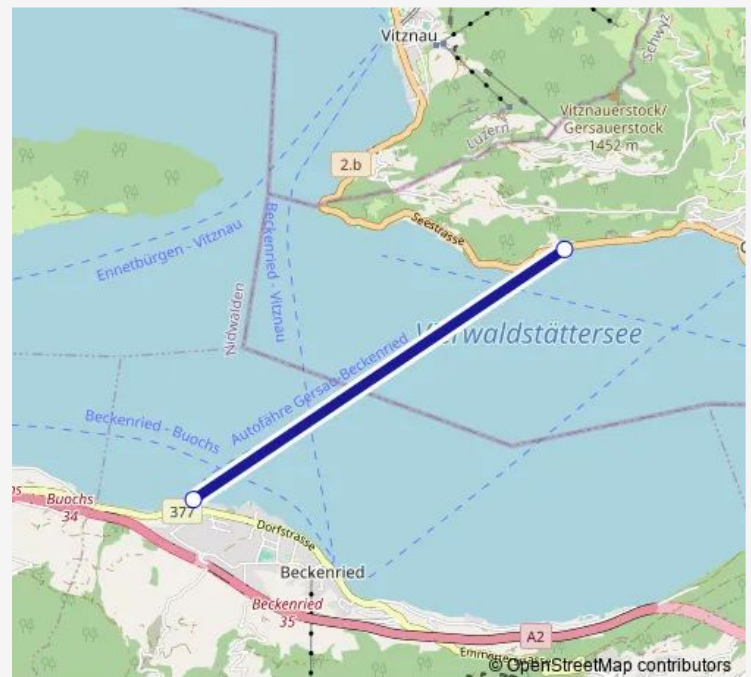

Ferry 45 FAE 45

[Go to website](#)

Direction

undefined — undefined

0 stops

[Open route schedule](#)

Route schedule

undefined — undefined

Monday	18:00
Tuesday	18:00
Wednesday	18:00
Thursday	18:00
Friday	18:00
Saturday	18:00
Sunday	18:00

Route info

Direction:

Stops: 0

Trip Duration: – min

■ 45 — FAE 45

45 Ferry time schedules and route maps are available in an offline PDF at busmaps.com. Use the busmaps.com website to see live bus times, train schedule or subway schedule, and step-by-step directions for all public transit in Beckenried