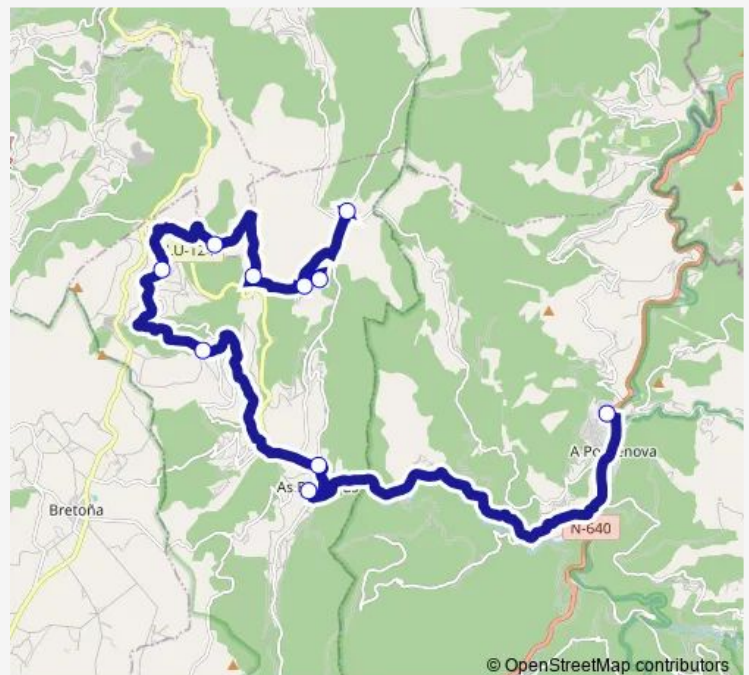

Bus XG889005 IES Enrique Muruais-A Cubela

[Go to website](#)**Direction**

A Cubela — IES Enrique Muruais

11 stops

[Open route schedule](#)

A Cubela

Augaxosa

Carballal novo

Route schedule

A Cubela — IES Enrique Muruais

Monday 08:25

Tuesday 08:25

Wednesday 08:25

Thursday —

Friday 08:25

Saturday —

Sunday —

Route info

Direction: A Cubela

Stops: 11

Trip Duration: 0 hour 55 min

■ XG889005 — IES Enrique Muruais-A Cubela

XG889005 Bus time schedules and route maps are available in an offline PDF at busmaps.com. Use the busmaps.com website to see live bus times, train schedule or subway schedule, and step-by-step directions for all public transit in Trabada