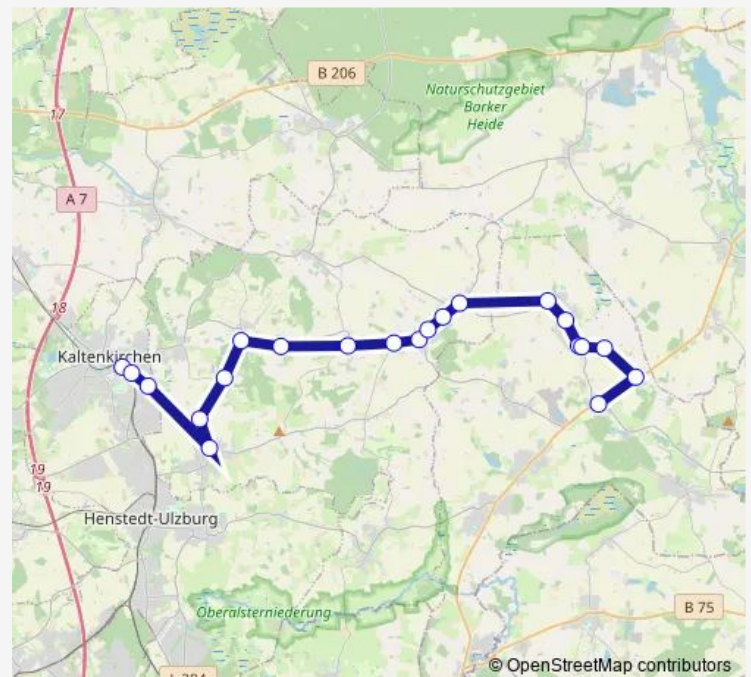

Kaltenkirchen, Oersdorfer Weg, Mast 1r

A Kaltenkirchen

Route schedule

Borstel (Sülfeld), B 432 — A Kaltenkirchen

Monday 17:38

Tuesday 18:38-20:03

Wednesday —

Thursday 17:38

Friday 17:38

Saturday 18:38-20:03

Sunday —

Route info

Direction: Borstel (Sülfeld), B 432

Stops: 20

Trip Duration: 0 hour 40 min

7980

BusMaps

Direction

Stuvenborn, Dorfplatz — A Kaltenkirchen

13 stops

[Open route schedule](#)

Stuvenborn, Dorfplatz

Stuvenborn, Am Sportfeld

Sievershütten, Hasenhörn

Wednesday —

Thursday 18:29

Friday 18:29

Saturday 18:21-23:20

Sunday —

Route info

Direction: A Kaltenkirchen

Stops: 21