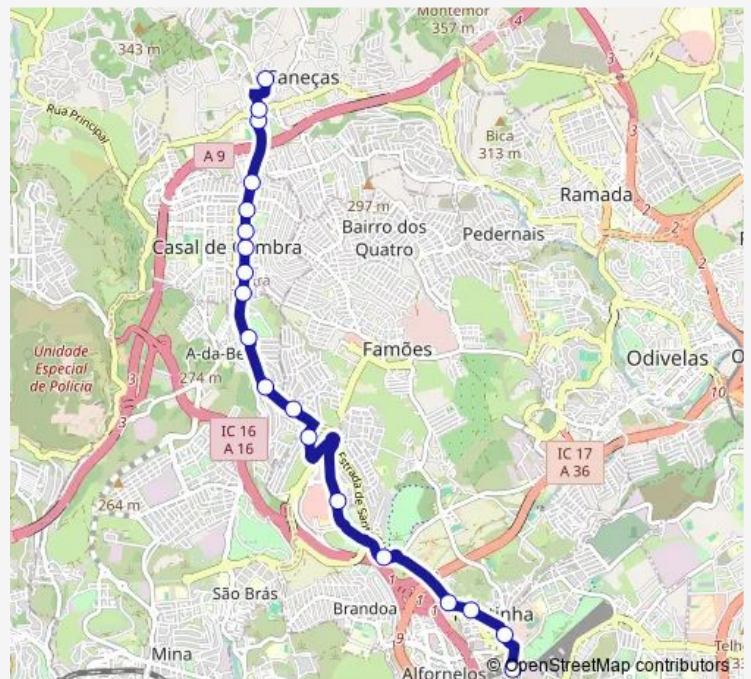

Caneças (Qtª São Carlos)

Route schedule

Pontinha (Metro) P5 — Caneças (Qtª São Carlos)

Monday	07:00-00:30 ⁺¹
Tuesday	06:30-00:30 ⁺¹
Wednesday	06:30-00:30 ⁺¹
Thursday	07:00-00:30 ⁺¹
Friday	06:30-00:30 ⁺¹
Saturday	06:30-00:30 ⁺¹
Sunday	07:29-00:30 ⁺¹

Route info

Direction: Pontinha (Metro) P5

Stops: 19

Trip Duration: 0 hour 27 min

1710 — Caneças (Qtª São Carlos) - Pontinha (Metro)

Direction

Caneças (Qtª São Carlos) — Pontinha (Metro) P5

21 stops

Direction: Caneças (Qtª São Carlos)

Stops: 21

Trip Duration: 0 hour 27 min

1710 Bus time schedules and route maps are available in an offline PDF at busmaps.com. Use the busmaps.com website to see live bus times, train schedule or subway schedule, and step-by-step directions for all public transit in Lisbon