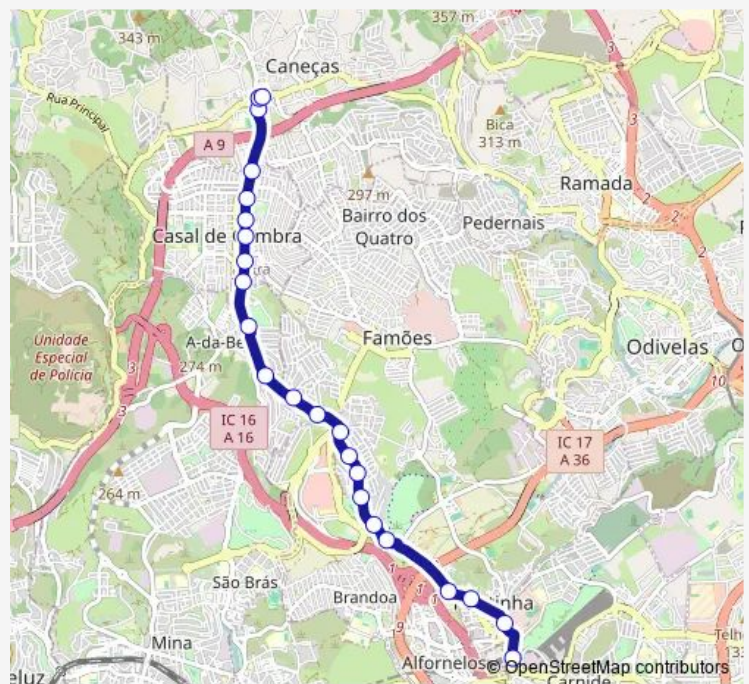

### Route schedule

Pontinha (Metro) P5 — Lgo Dr Manuel D'Arriaga (Jardim)

Monday 04:55

Tuesday 04:55

Wednesday 04:55

Thursday 04:55

Friday 04:55

Saturday 04:55

### Route info

Direction: Pontinha (Metro) P5

Stops: 23

Trip Duration: 0 hour 17 min

1710 — Caneças (Largo Jardim) - Pontinha (Metro)

Pça Dr Manuel de Arriaga Fonte

Lgo Dr Manuel D'Arriaga (Jardim)

## Route info

Direction: Lgo Dr Manuel D'Arriaga (Jardim)

Stops: 22

Trip Duration: 0 hour 17 min

1710 Bus time schedules and route maps are available in an offline PDF at [busmaps.com](https://busmaps.com). Use the [busmaps.com](https://busmaps.com) website to see live bus times, train schedule or subway schedule, and step-by-step directions for all public transit in Lisbon