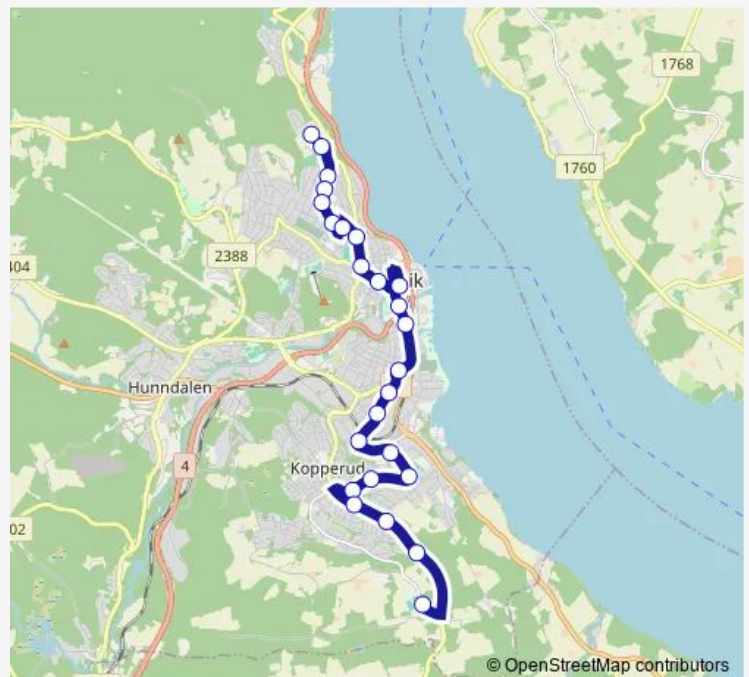

Gjøvik skystasjon

Fahlstrøms plass

Studenten

Falsens plass

Sykehuset Gjøvik Sverdrups gate

Gjøvik videregående skole

Route schedule

Holmbo — Gjøvik videregående skole

Monday 07:34

Tuesday 07:34

Wednesday 07:34

Thursday 07:34

Friday 07:34

Saturday —

Sunday —

Route info

Direction: Holmbo

Stops: 17

Trip Duration: 0 hour 20 min

■ B41 — Vind - Bjørnsveen

BusMaps

Direction

Vind idrettsplass — Bjørnsveen

26 stops

[Open route schedule](#)

Vind idrettsplass

Østbyhøgda

Sigurd Simensens veg

Fredeng

Kopperud skole

Karmel

Camilla Colletts veg