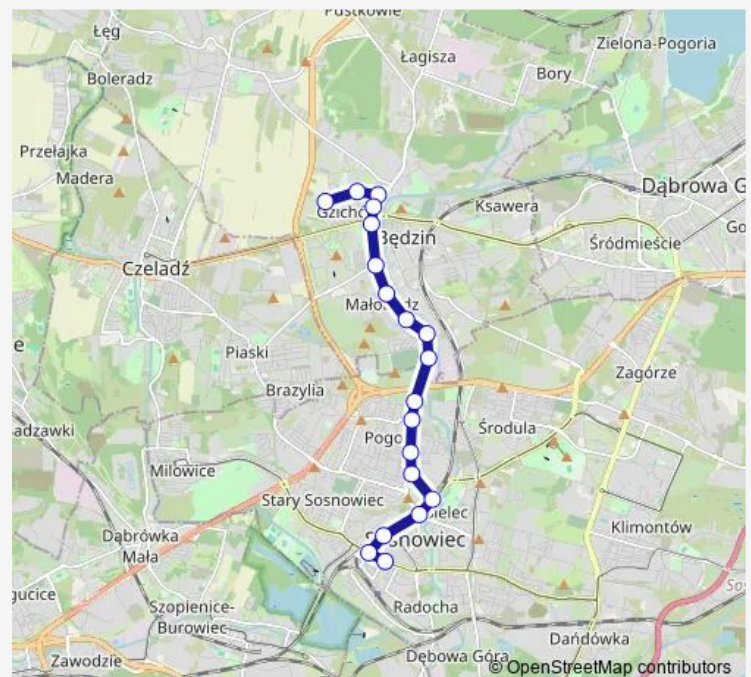

Sosnowiec Wspólna

Route schedule

Osiedle Zamkowe Pętla — Sosnowiec Wspólna

Monday —

Tuesday 03:48-04:36

Wednesday 03:48-04:36

Thursday 03:48-04:36

Friday 03:48-04:36

Saturday —

Sunday —

Route info

Direction: Osiedle Zamkowe Pętla

Stops: 19

Trip Duration: 0 hour 24 min

26 Tram time schedules and route maps are available in an offline PDF at busmaps.com. Use the busmaps.com website to see live bus times, train schedule or subway schedule, and step-by-step directions for all public transit in Bedzin