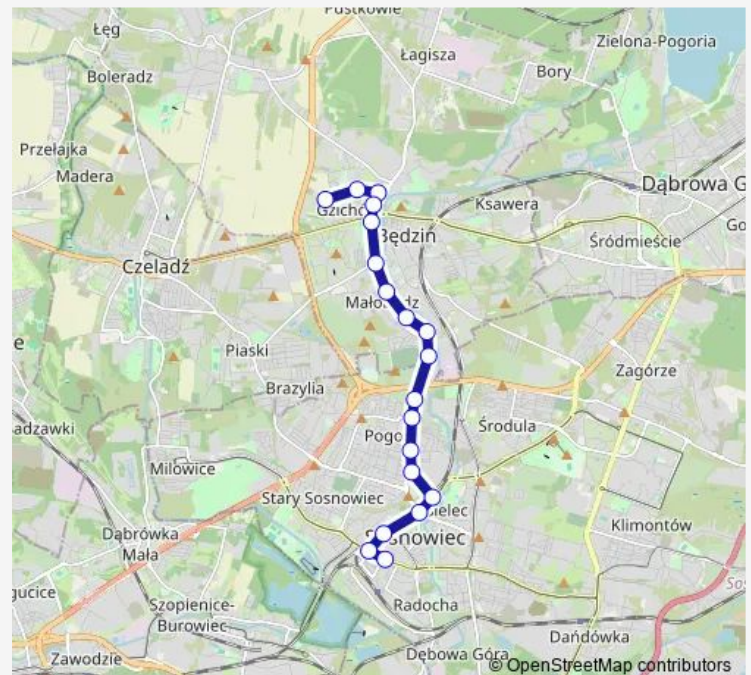

### Route schedule

Osiedle Zamkowe Pętla — Sosnowiec Wspólna

Monday	—
Tuesday	03:48-04:36
Wednesday	03:48-04:36
Thursday	03:48-04:36
Friday	03:48-04:36
Saturday	—
Sunday	—

### Route info

Direction: Osiedle Zamkowe Pętla

Stops: 19

Trip Duration: 0 hour 24 min

26 Tram time schedules and route maps are available in an offline PDF at [busmaps.com](https://busmaps.com). Use the [busmaps.com](https://busmaps.com) website to see live bus times, train schedule or subway schedule, and step-by-step directions for all public transit in Bedzin