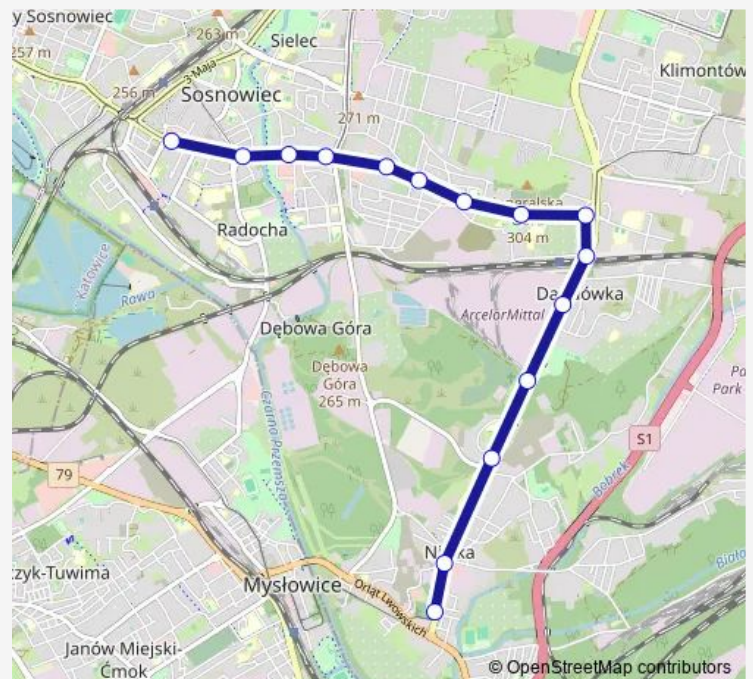

### Route schedule

Sosnowiec Wspólna — Niwka Kościół

Monday	—
Tuesday	04:12-05:00
Wednesday	04:12-05:00
Thursday	04:12-05:00
Friday	04:12-05:00
Saturday	—
Sunday	—

### Route info

Direction: Sosnowiec Wspólna

Stops: 15

Trip Duration: 0 hour 19 min

26 Tram time schedules and route maps are available in an offline PDF at [busmaps.com](https://busmaps.com). Use the [busmaps.com](https://busmaps.com) website to see live bus times, train schedule or subway schedule, and step-by-step directions for all public transit in Katowice