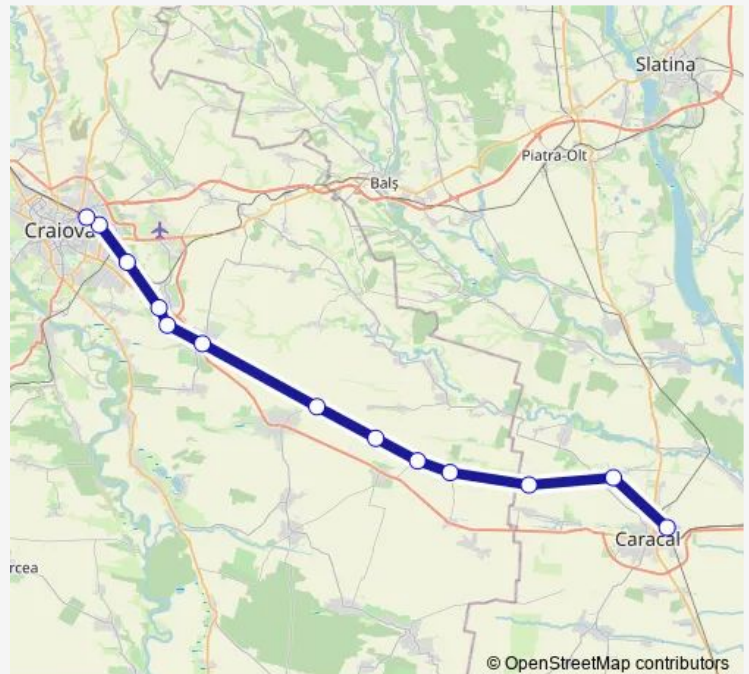

Rail R: Caracal - Craiova R: Caracal - Cezieni h. - Grozăvești Hm. - Radomiru h. - Jianca - Țărțăl h. - Leu Hm. - Pasaju Coșoveni h. - Malu Mare Hm. - Viaductu Cârcea h. - Banu Mărăcine Hm. - Bordei hc. (900) - Craiova

[Go to website](#)

Direction

Caracal — Craiova

13 stops

[Open route schedule](#)

Caracal

Cezieni h.

Grozăvești Hm.

Bordei hc. (900)

Craiova

Route schedule

Caracal — Craiova

Monday	16:52
Tuesday	16:52
Wednesday	16:52
Thursday	16:52
Friday	16:52
Saturday	—
Sunday	—

Route info

Direction: Caracal

Stops: 13

Trip Duration: 1 hour 6 min

Direction

Caracal — Craiova

9 stops

[Open route schedule](#)

Caracal

Grozăvești Hm.

Radomiru h.