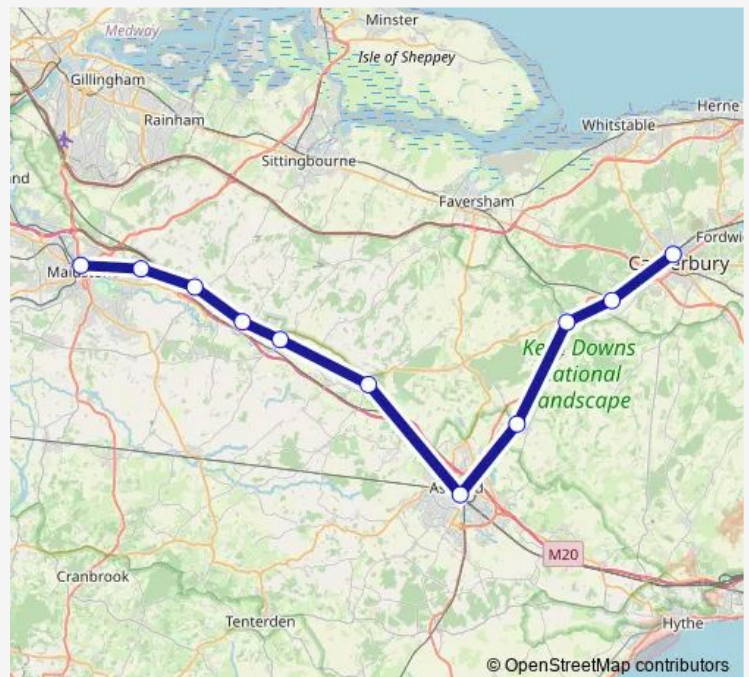

Rail Se:Mde->Cbw SE train service from MDE to Cbw

[Go to website](#)

Direction

Maidstone East — Canterbury West

11 stops

[Open route schedule](#)

Maidstone East

Bearsted

Hollingbourne

Harrietsham

Lenham

Charing (Kent)

Ashford International

Wye

Chilham

Chartham

Canterbury West

Route schedule

Maidstone East — Canterbury West

Monday —

Tuesday —

Wednesday —

Thursday —

Friday —

Saturday 06:22

Sunday —

Route info

Direction: Maidstone East

Stops: 11

Trip Duration: 1 hour 5 min

■ Se:Mde->Cbw — SE train service from MDE to Cbw

Se:Mde->Cbw Rail time schedules and route maps are available in an offline PDF at busmaps.com. Use the busmaps.com website to see live bus times, train schedule or subway schedule, and step-by-step directions for all public transit in Maidstone