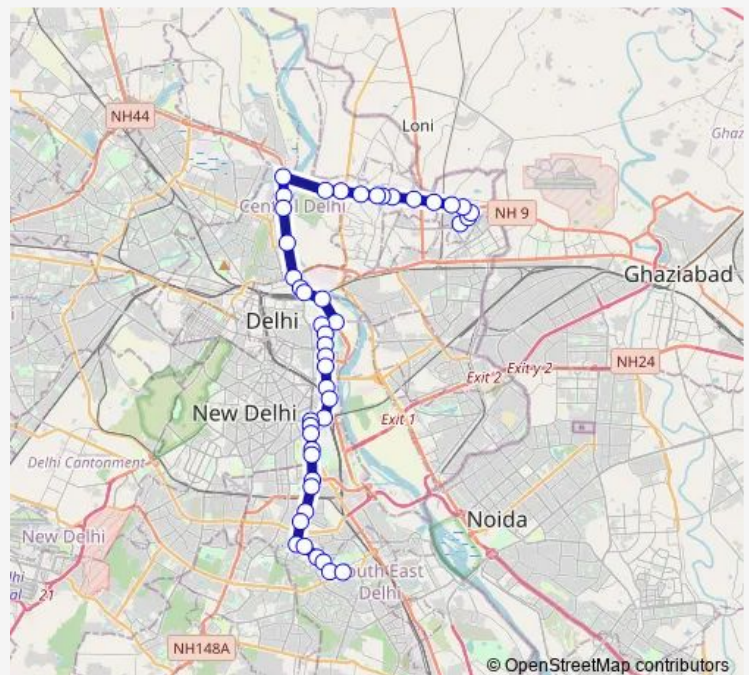

Thursday 05:15-14:15

Friday 05:15-14:15

Saturday 05:15-14:15

Sunday 05:15-14:15

Route info

Direction: Nand Nagari Terminal

Stops: 45

Trip Duration: 2 hour 4 min

244down

BusMaps

Geeta Colony Pul

Shanti Vana

Shakti Sthal

Raj Ghat (Ring Road)

Gandhi Darshan

Indira Gandhi Stadium