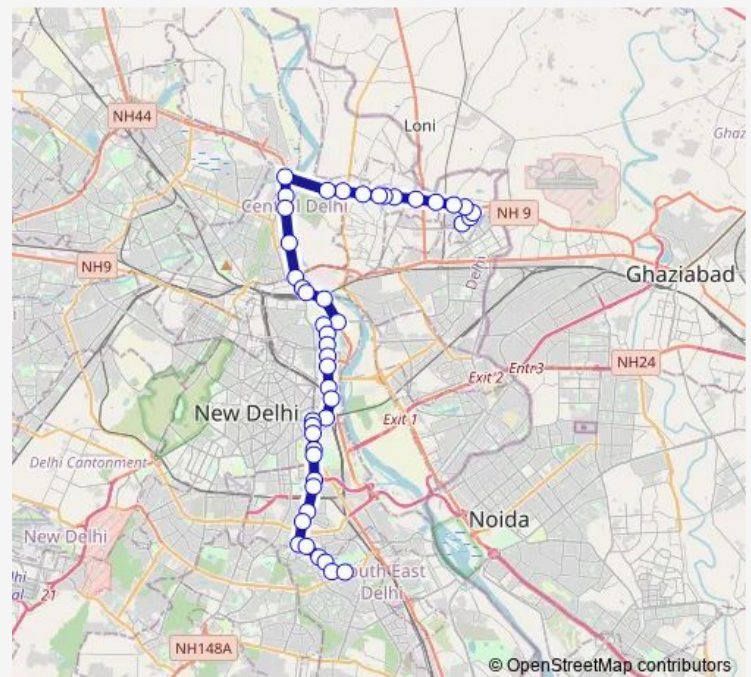

### Route schedule

Nand Nagari Terminal — Nehru Place Terminal

Monday 05:15-14:15

Tuesday 05:15-14:15

Wednesday 05:15-14:15

Thursday 05:15-14:15

Friday 05:15-14:15

Saturday 05:15-14:15

### Route info

Direction: Nand Nagari Terminal

Stops: 45

Trip Duration: 2 hour 4 min

244down

BusMaps

Geeta Colony Pul

Shanti Vana