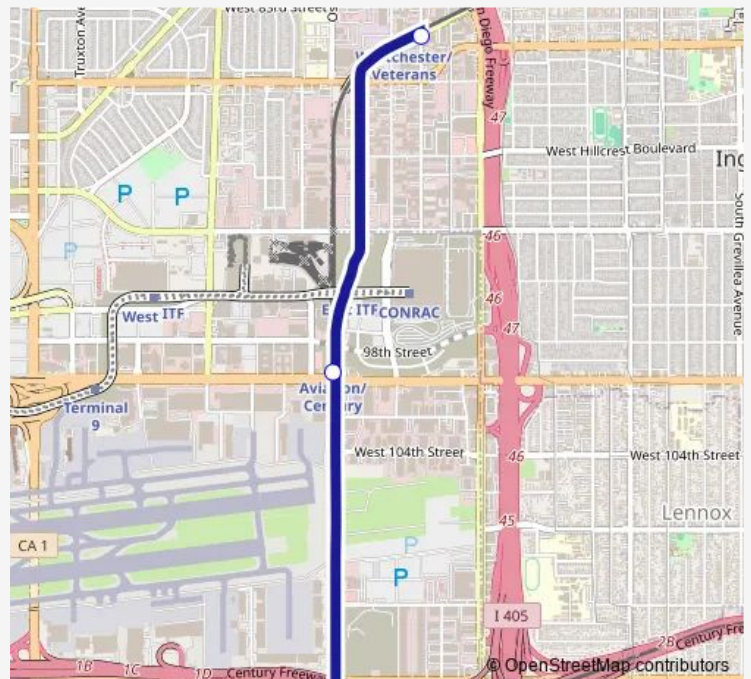

Bus 857 Metro Local Line

[Go to website](#)

Direction

Aviation / Imperial Station — Hindry / Florence

3 stops

[Open route schedule](#)

Aviation / Imperial Station

Century / Aviation

Saturday 04:01-23:37

Sunday 04:01-23:37

Route info

Direction: Aviation / Imperial Station

Stops: 3

Trip Duration: 0 hour 12 min

■ 857 — Metro Local Line

Direction

Hindry / Florence — Aviation / Imperial Station

3 stops

[Open route schedule](#)

Hindry / Florence

Aviation / Century

Aviation / Imperial Station

Route schedule

Hindry / Florence — Aviation / Imperial Station

Monday	04:33-00:50 ⁺¹
Tuesday	04:33-00:50 ⁺¹
Wednesday	04:33-00:50 ⁺¹
Thursday	04:33-00:50 ⁺¹
Friday	04:33-00:50 ⁺¹
Saturday	04:36-00:52 ⁺¹
Sunday	04:36-00:52 ⁺¹

Route info

Direction: Hindry / Florence

Stops: 3