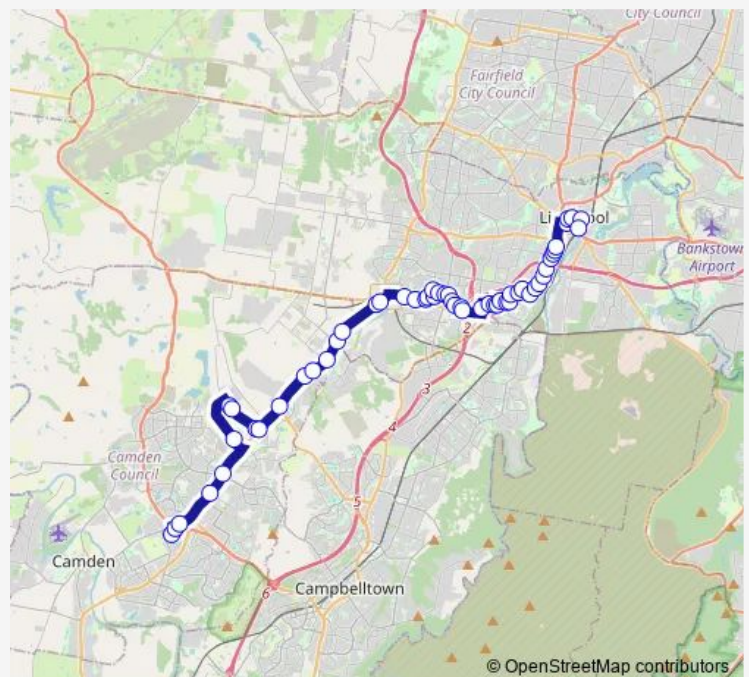

Myall Rd Opp Furlong Av

Box Rd Before Pine Rd

Pine Rd At Box Rd

Route schedule

Liverpool Station, Stand D — Narellan Town Centre, El-yard St

Monday 09:05-16:30

Tuesday 09:05-16:30

Wednesday 09:05-16:30

Thursday 09:05-16:30

Friday 09:05-16:30

Saturday 09:15-15:15

Sunday —

Route info

Direction: Liverpool Station, Stand D

Stops: 52

Trip Duration: 0 hour 57 min