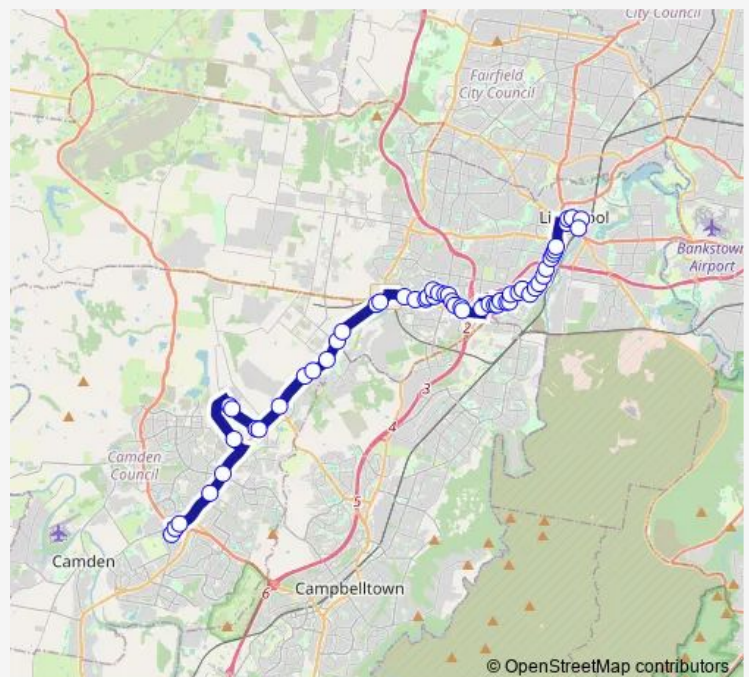

Myall Rd Opp Furlong Av

Box Rd Before Pine Rd

Pine Rd At Box Rd

Route schedule

Liverpool Station, Stand D — Catherine Fields Rd Before Camden Valley Way

Monday	17:25
Tuesday	17:25
Wednesday	17:25
Thursday	17:25
Friday	17:25
Saturday	—
Sunday	—

Route info

Direction: Liverpool Station, Stand D

Stops: 46

Trip Duration: 0 hour 55 min

857 — Liverpool to Narellan

Pine Road Opp Boab Pl

Camden Valley After Beech Rd

Dalmeny Dr After Ash Rd