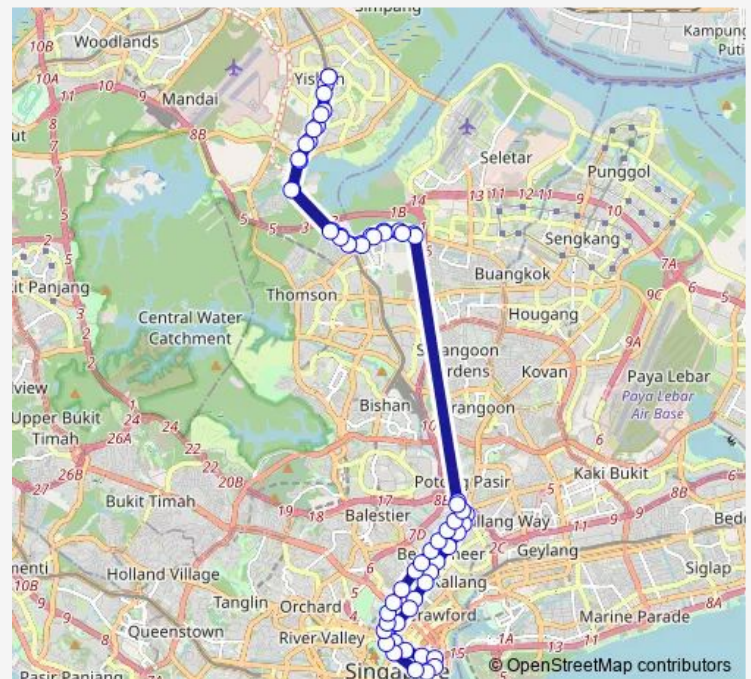

Thursday 05:30

Friday 05:30

Saturday 05:30

Sunday 05:45

Route info

Direction: Yishun Int

Stops: 64

Trip Duration: 2 hour 51 min

AFT Bras Basah STN Exit A

Raffles Hotel

Suntec Convention Ctr

Promenade Stn

Opp The Ritz-Carlton

The Float @ Marina Bay

The Esplanade

Capitol Bldg