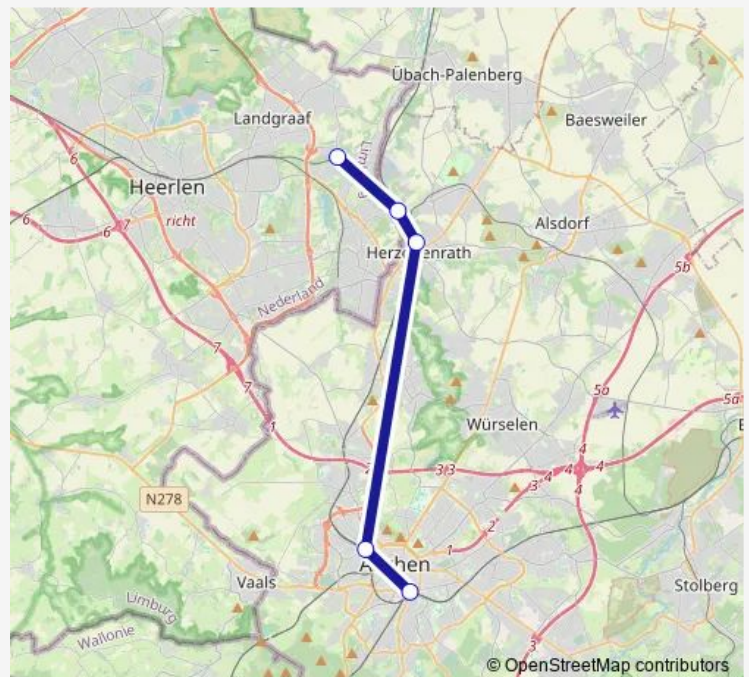

Regional Rail Service RE18

[Go to website](#)**Direction**

Aachen, Hbf — Heerlen

5 stops

[Open route schedule](#)

Aachen, Hbf

Aachen, West Bf

Herzogenrath, Bf

Grenze, Herzogenrath/Kerkrade Bahn (D/NI)

Heerlen

Route schedule

Aachen, Hbf — Heerlen

Monday	11:47-22:17
Tuesday	11:47-22:17
Wednesday	11:47-22:17
Thursday	11:47-22:17
Friday	11:47-22:17
Saturday	11:47-22:17
Sunday	13:17-22:17

Route info

Direction: Aachen, Hbf

Stops: 5

Trip Duration: 0 hour 22 min

■ RE18

Direction

Heerlen — Aachen, Hbf

5 stops

Route info

Direction: Aachen, Hbf

Stops: 5

Trip Duration: 0 hour 17 min

Direction

Eygelshoven Markt — Aachen, Hbf

5 stops

[Open route schedule](#)