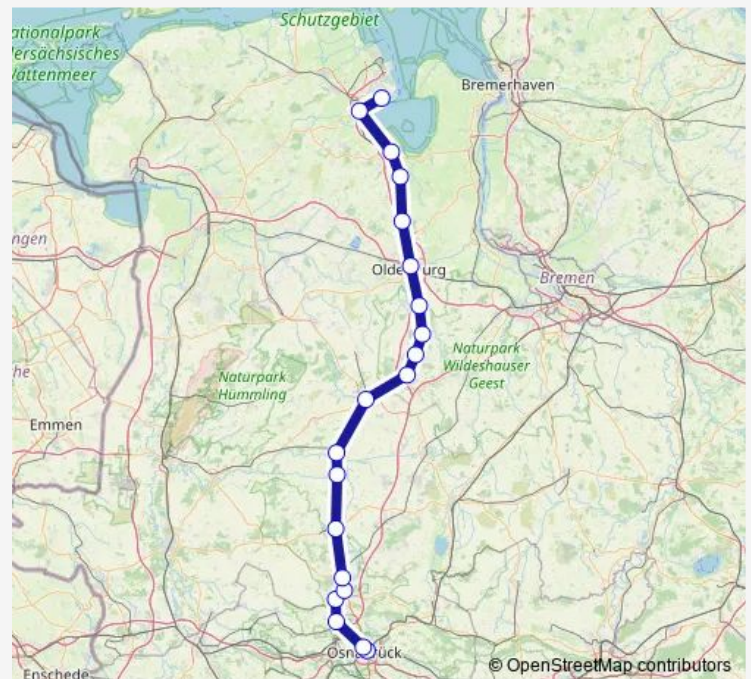

Regional Rail Service RE18

[Go to website](#)

Direction

Wilhelmshaven Hbf — Osnabrück Hbf

17 stops

[Open route schedule](#)

Wilhelmshaven Hbf

Sande(Kr Friesland)

Cloppenburg

Essen(Oldb)

Quakenbrück

Bersenbrück

Bramsche(Hase)

Osnabrück Altstadt

Osnabrück Hbf

Route schedule

Wilhelmshaven Hbf — Osnabrück Hbf

Monday 05:40-23:10

Tuesday 05:40-23:10

Wednesday 05:40-23:10

Thursday 05:40-23:10

Friday 05:40-17:40

Saturday 05:40-17:40

Sunday 06:29-23:10

Route info

Direction: Wilhelmshaven Hbf

Stops: 17

Trip Duration: 2 hour 18 min

RE18

BusMaps

Direction

Cloppenburg — Oldenburg(Oldb) Hbf