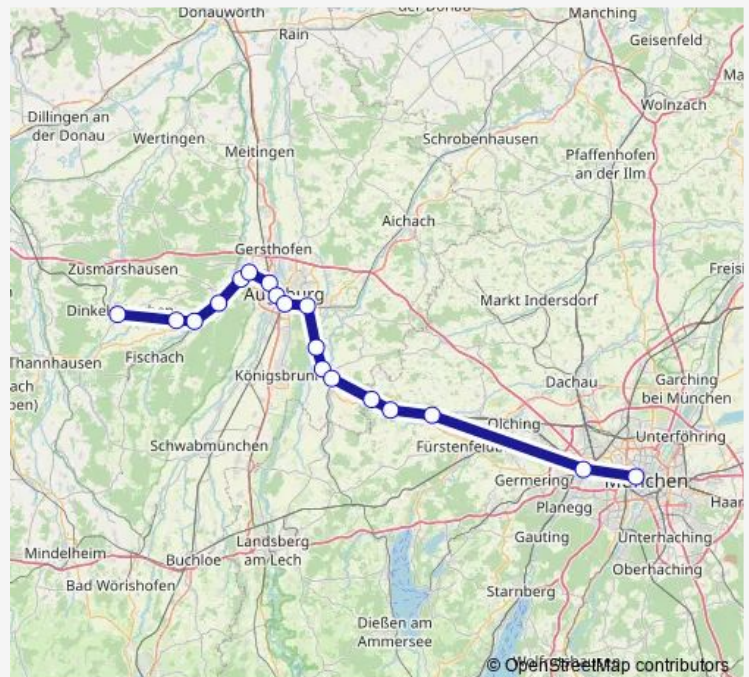

Augsburg Hbf

Augsburg-Oberhausen

Neusäß

Westheim (Schwab)

Diedorf (Schwab)

Gessertshausen

Kutzenhausen

Dinkelscherben

Route schedule

München Hbf — Dinkelscherben

Monday 06:59

Tuesday 06:59

Wednesday 06:59

Thursday 06:59

Friday 06:59

Saturday —

Sunday —

Route info

Direction: München Hbf

Stops: 18

Trip Duration: 1 hour 22 min

Rb86

BusMaps

Direction

München Hbf — Dinkelscherben

18 stops

[Open route schedule](#)

München Hbf

Pasing

Mammendorf

Haspelmoor

Altheim