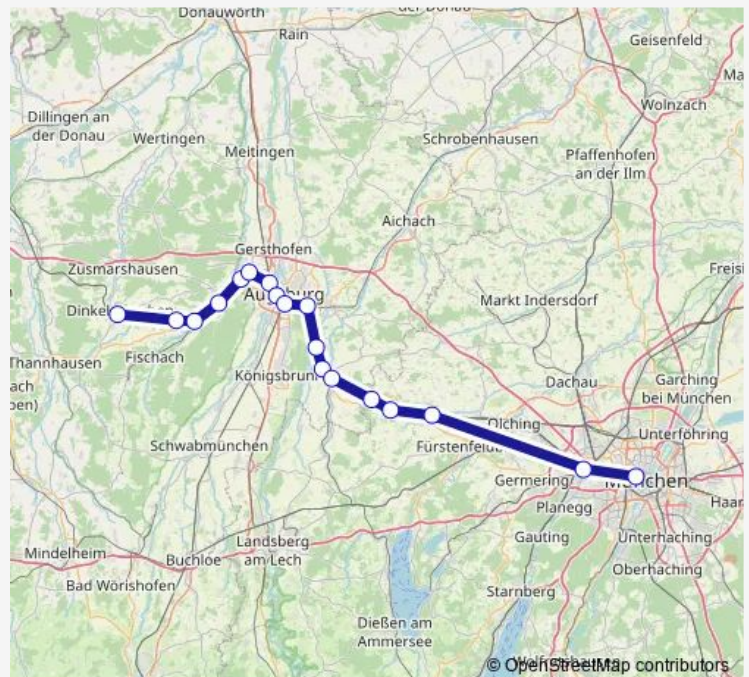

Augsburg Hbf

Augsburg-Oberhausen

Neusäß

Westheim (Schwab)

Diedorf (Schwab)

Gessertshausen

Kutzenhausen

Dinkelscherben

Route schedule

München Hbf — Dinkelscherben

Monday 06:59

Tuesday 06:59

Wednesday 06:59

Thursday 06:59

Friday 06:59

Saturday —

Sunday —

Route info

Direction: München Hbf

Stops: 18

Trip Duration: 1 hour 22 min

■ RB86

BusMaps

Direction

München Hbf — Dinkelscherben

18 stops

[Open route schedule](#)

München Hbf

Pasing

Mammendorf

Haspelmoor

Altheim