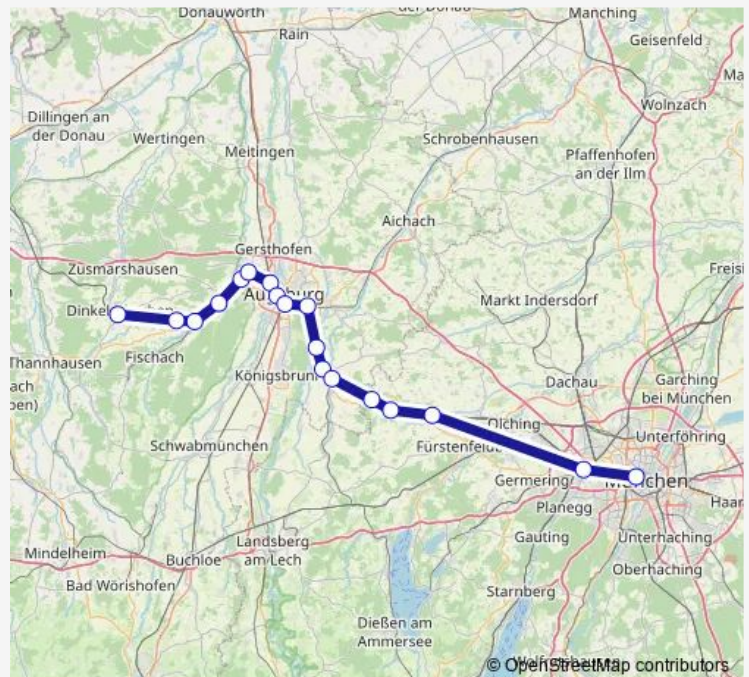

Kissing

Mering-St Afra

Mering

Althegnenberg

Haspelmoor

Mammendorf

Pasing

München Hbf

Route schedule

Dinkelscherben — München Hbf

Monday 04:25

Tuesday 04:25

Wednesday 04:25

Thursday 04:25

Friday 04:25

Saturday 20:33

Sunday —

Route info

Direction: Dinkelscherben

Stops: 18

Trip Duration: 1 hour 26 min

Rb86

BusMaps

Direction

München Hbf — Dinkelscherben

18 stops

[Open route schedule](#)

München Hbf

Pasing

Mammendorf

Haspelmoor

Althegnenberg