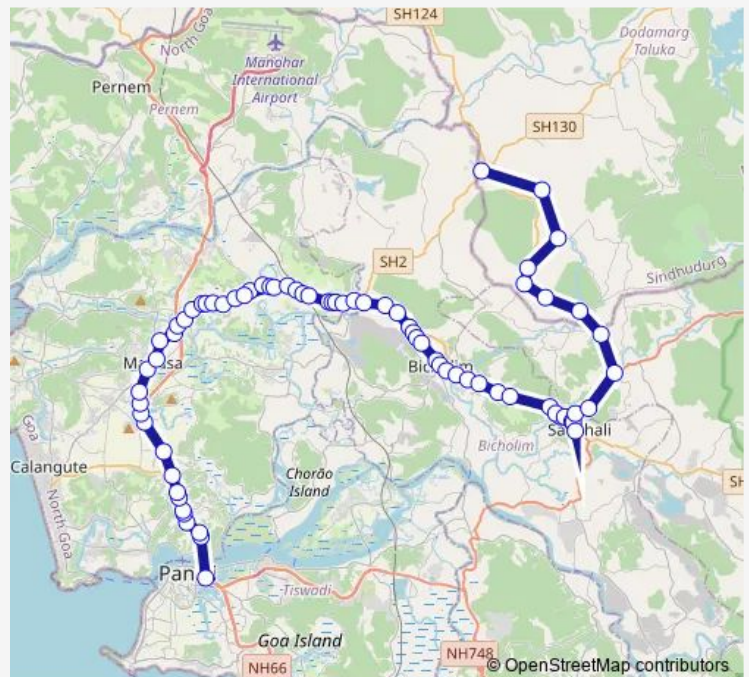

Thursday 10:50-17:05

Friday 10:50-17:05

Saturday 10:50-17:05

Sunday 10:50-17:05

Route info

Direction: Panaji KTC Bus Stand

Stops: 73

Trip Duration: 3 hour 50 min