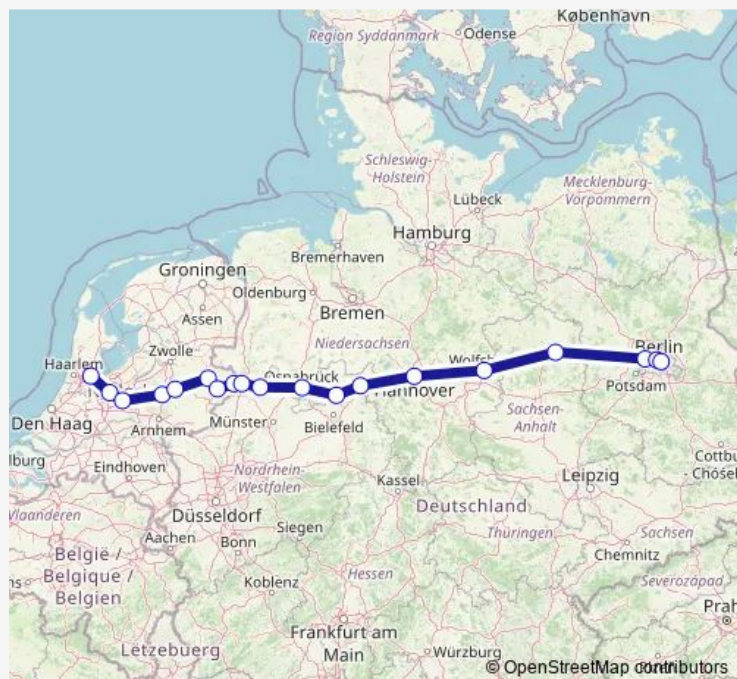

Amersfoort

Apeldoorn

Deventer

Almelo

Hengelo

Bad Bentheim(Gr)

Bad Bentheim

Rheine

Osnabrück Hbf

Bünde(Westf)

Minden(Westf)

Hannover Hbf

Magdeburg Hbf

Berlin Hbf (tief)

Route schedule

Amsterdam Centraal — Berlin Hbf (tief)

Monday —

Tuesday —

Wednesday —

Thursday —

Friday —

Saturday 13:00

Sunday —

Route info

Direction: Amsterdam Centraal

Stops: 16

Trip Duration: 6 hour 58 min

■ IC 147

Direction

undefined — undefined

0 stops

[Open route schedule](#)**Route schedule**