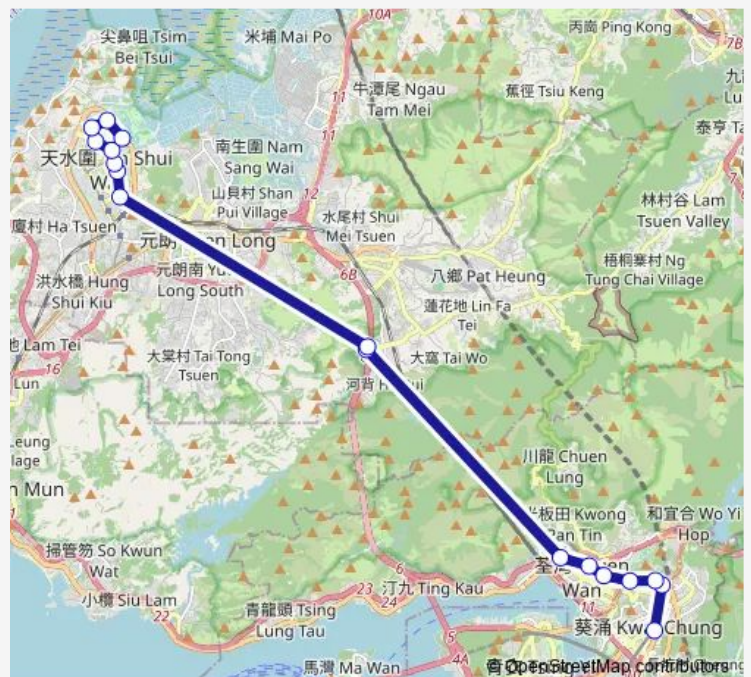

Monday 17:40-19:20

Tuesday 17:40-19:20

Wednesday 17:40-19:20

Thursday 17:40-19:20

Friday 17:40-19:20

Saturday —

Sunday —

Route info

Direction: [Kmb] Kwai Fong Estate

Stops: 17

Trip Duration: 0 hour 55 min

er] Ching WAN House, TIN Ching Estate[[Lwb] Ching WAN House TIN Ching Estate

[Ctb] Nang FU House TIN FU Court, TIN SAU Road[[Kmb] Nang FU House TIN FU Court[[Lrtfeeder] Nang FU House, TIN FU Court[[Lwb] Nang FU House TIN FU Court