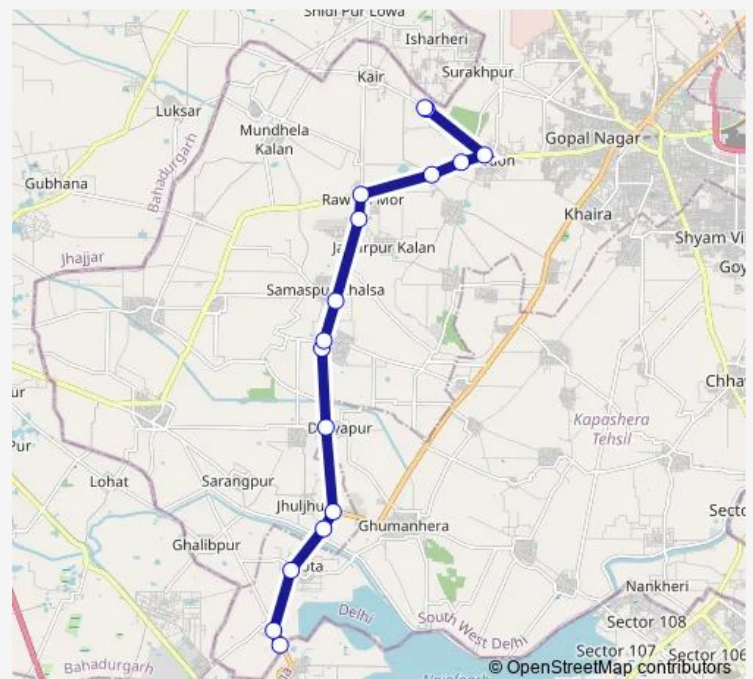

### Direction

Dauralla Border — Kair Depot

16 stops

[Open route schedule](#)

Dauralla Border

Dauralla Village

Rawta Village

Jhuljhuli Crossing

Jhul-Jhuli Check Post / Ghumanhera Crossing

Dariyapur Village / Malikpur Crossing

Ujwa Gaon

Ujwa School

Samaspur Khalsa

Jaffarpur Rtrm Hospital

Rawta Crossing

Surehra Crossing

### Route schedule

Dauralla Border — Kair Depot

Monday 08:20-20:05

Tuesday 08:20-20:05

Wednesday 08:20-20:05

Thursday 08:20-20:05

Friday 08:20-20:05

Saturday 08:20-20:05

### Route info

Direction: Dauralla Border

Stops: 16

Trip Duration: 1 hour 1 min

827stldown

BusMaps

827stldown Bus time schedules and route maps are available in an offline PDF at busmaps.com. Use the busmaps.com website to see live bus times, train schedule or subway schedule, and step-by-step directions for all public transit in Gurugram