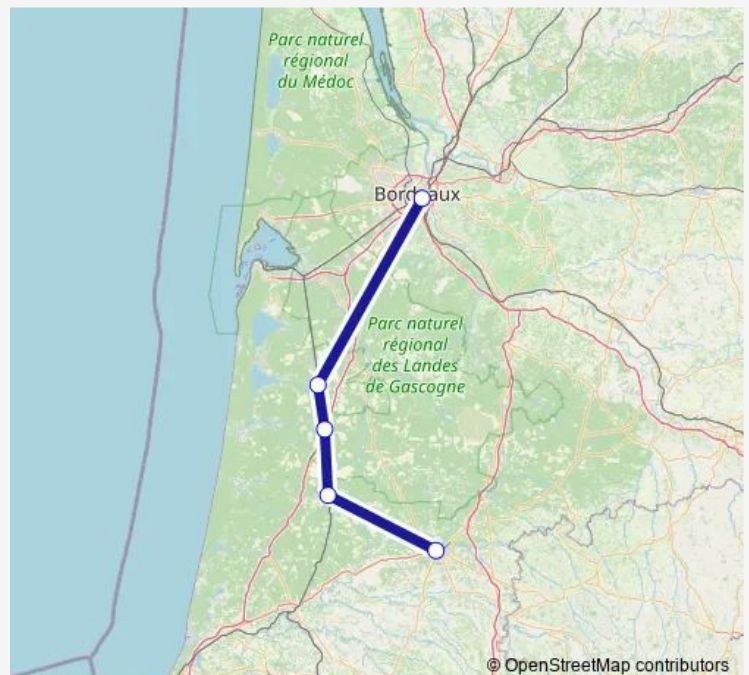

Rail D45 45. Bordeaux - Morcenx - Mont-de-Marsan[Go to website](#)**Direction**

Bordeaux Saint-Jean — Mont-de-Marsan

5 stops

[Open route schedule](#)

Bordeaux Saint-Jean

Ychoux

Labouheyre

Morcenx

Saturday —

Sunday —

Route info

Direction: Bordeaux Saint-Jean

Stops: 5

Trip Duration: 1 hour 17 min

Direction

Mont-de-Marsan — Bordeaux Saint-Jean

6 stops

[Open route schedule](#)

Mont-de-Marsan

Morcenx

Labouheyre

Ychoux

Pessac

Bordeaux Saint-Jean