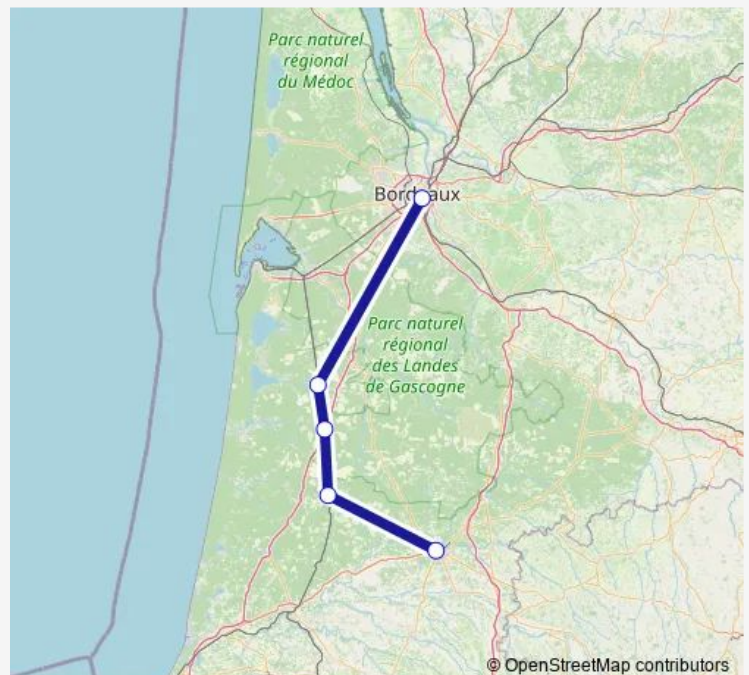

**Rail D45 45. Bordeaux - Morcenx - Mont-de-Marsan**[Go to website](#)**Direction**

Bordeaux Saint-Jean — Mont-de-Marsan

5 stops

[Open route schedule](#)

Bordeaux Saint-Jean

Ychoux

Labouheyre

Morcenx

## Route schedule

Bordeaux Saint-Jean — Mont-de-Marsan

Monday	20:30
Tuesday	20:30
Wednesday	20:30
Thursday	20:30
Friday	20:30
Saturday	—
Sunday	—

## Route info

Direction: Bordeaux Saint-Jean

Stops: 5

Trip Duration: 1 hour 17 min

**Direction**

Mont-de-Marsan — Bordeaux Saint-Jean

6 stops

[Open route schedule](#)

Mont-de-Marsan

Morcenx

Labouheyre

Ychoux

Pessac

Bordeaux Saint-Jean