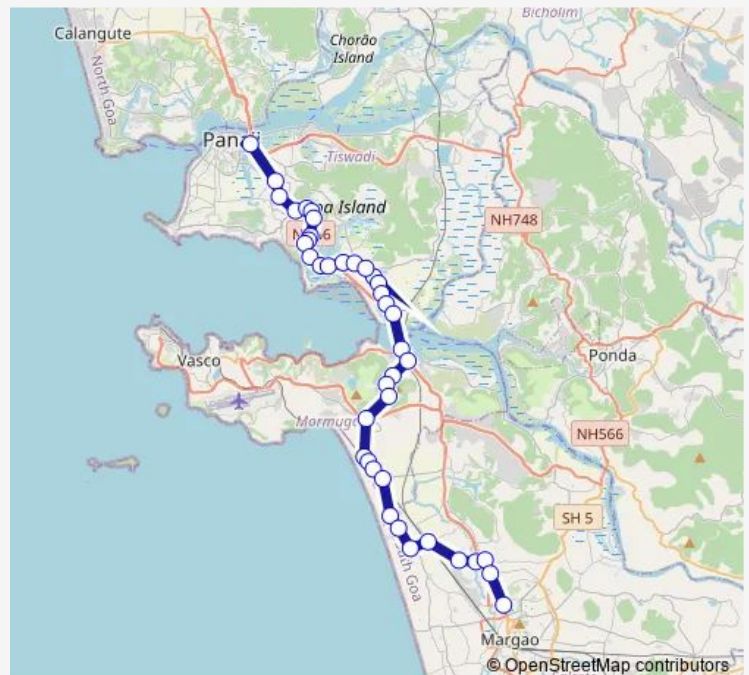

■ MRG2 — Margao - Panaji via Cansaulim

BusMaps

Cortalim Junction

Cortalim Sancoale Junction

Sancoale Bank

Sancoale

Sancoale temple junction

Upasnaga, Queeny Nagar