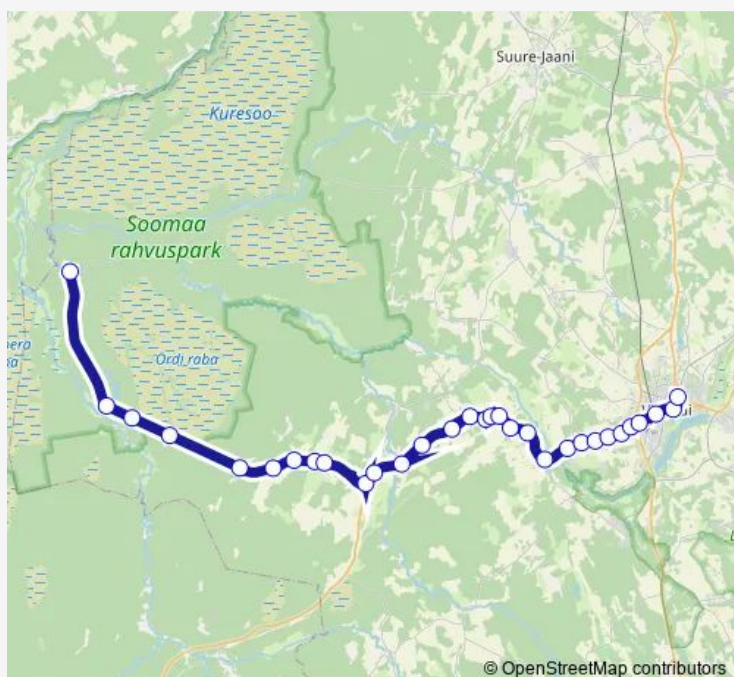

—

Sunday

—

Route info

Direction: Kõrtsi-Tõramaa

Stops: 31

Trip Duration: 0 hour 54 min

© OpenStreetMap contributors