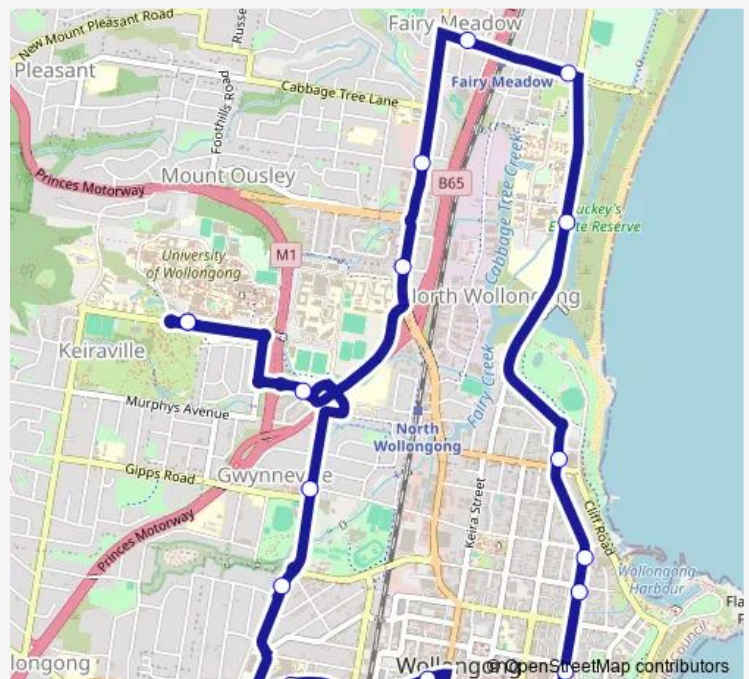

Princes Hwy After Mcgrath St

Elliotts Rd Opp Grafton St

Elliotts Rd Before Carters Lane

Squires Way Opp Innovation Campus

Kembla St Before Bourke St

Corrimal St After Georges Pl

Corrimal St At Campbell St

Corrimal St After Market St

### Route schedule

University Of Wollongong, Northfields Av, Stand C — University Of Wollongong, Northfields Av, Stand C

Monday —

Tuesday —

Wednesday —

Thursday —

Friday —

Saturday —

### Route info

Direction: University Of Wollongong, Northfields Av, Stand C

Stops: 19

Trip Duration: 0 hour 40 min

## Direction

University Of Wollongong, Northfields Av, Stand C — University Of Wollongong, Northfields Av, Stand C

20 stops

[Open route schedule](#)

University Of Wollongong, Northfields Av, Stand C

Princes Hwy After Lysaght St