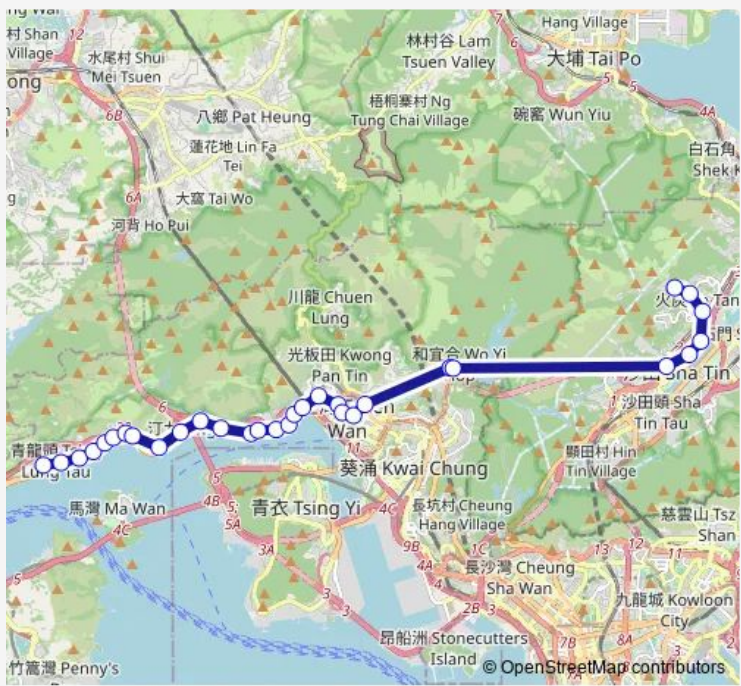

**Route info**

Direction: [Ctb] Chun Yeung Estate|[Kmb] FO TAN Chun Yeung Estate

Stops: 31

Trip Duration: 1 hour 0 min

[Kmb] Bayview Garden|[Lwb] Bayview Garden

[Kmb] Greenview Terrace|[Lwb] Greenview Terrace