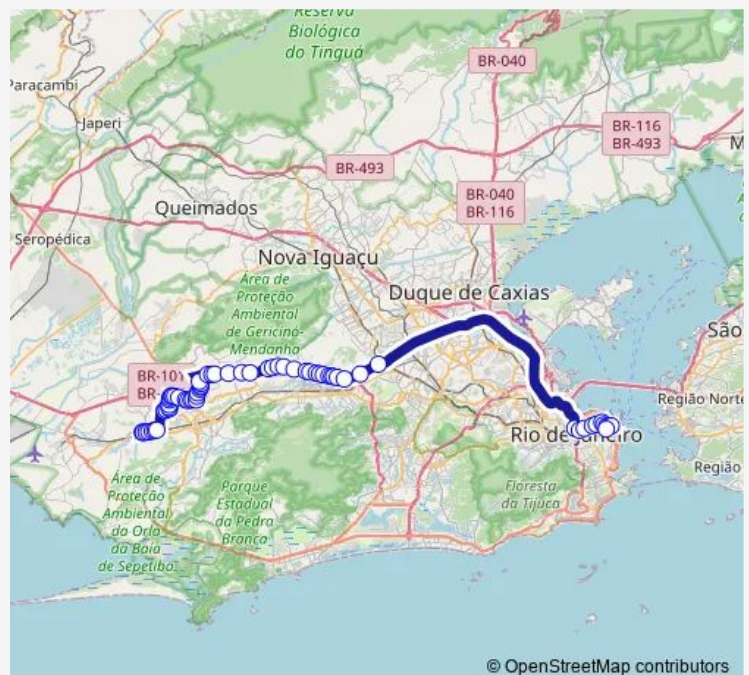

Santa Maria

Armando Amaral Rebelo

Condomínio Completo Campo Grande

Rio-São Paulo

Route schedule

Ponto Final: Cosmos : Praça Igara — Terminal Jamil Amiden : Ônibus Executivos

Monday	00:00
Tuesday	00:00
Wednesday	00:00
Thursday	00:00
Friday	00:00
Saturday	—
Sunday	—

Route info

Direction: Ponto Final: Cosmos : Praça Igara

Stops: 64

Trip Duration: 1 hour 53 min

© OpenStreetMap contributors

2308 — Cosmos - Carioca

Alba Valdez

Martin Pescador