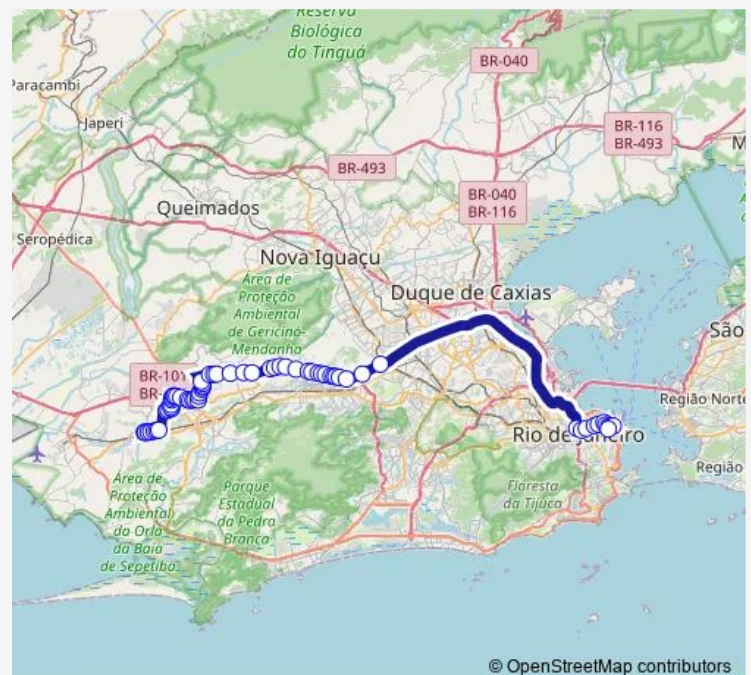

Rio-São Paulo

### Route schedule

Ponto Final: Cosmos : Praça Igara — Terminal Jamil Amiden : Ônibus Executivos

Monday	00:00
Tuesday	00:00
Wednesday	00:00
Thursday	00:00
Friday	00:00
Saturday	—
Sunday	—

### Route info

Direction: Ponto Final: Cosmos : Praça Igara

Stops: 64

Trip Duration: 1 hour 53 min

© OpenStreetMap contributors

2308 — Cosmos - Carioca

Alba Valdez

Martin Pescador