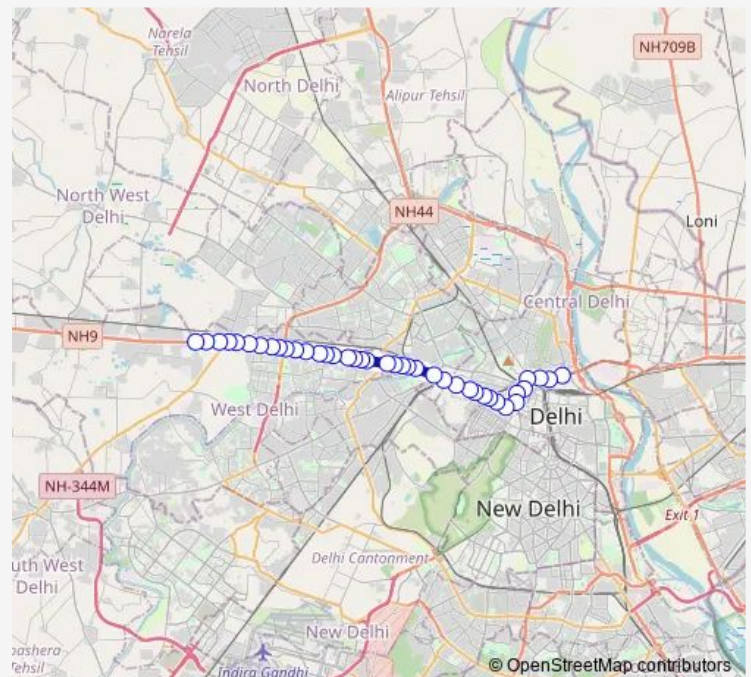

### Route schedule

Isbt Nityanand Marg — Qamruddin Nagar Terminal

Monday 13:31-15:39

Tuesday 13:31-15:39

Wednesday 13:31-15:39

Thursday 13:31-15:39

Friday 13:31-15:39

Saturday 13:31-15:39

### Route info

Direction: Isbt Nityanand Marg

Stops: 40

Trip Duration: 1 hour 12 min

■ 905aup

BusMaps

Agarsen Hospital

Shivaji Park