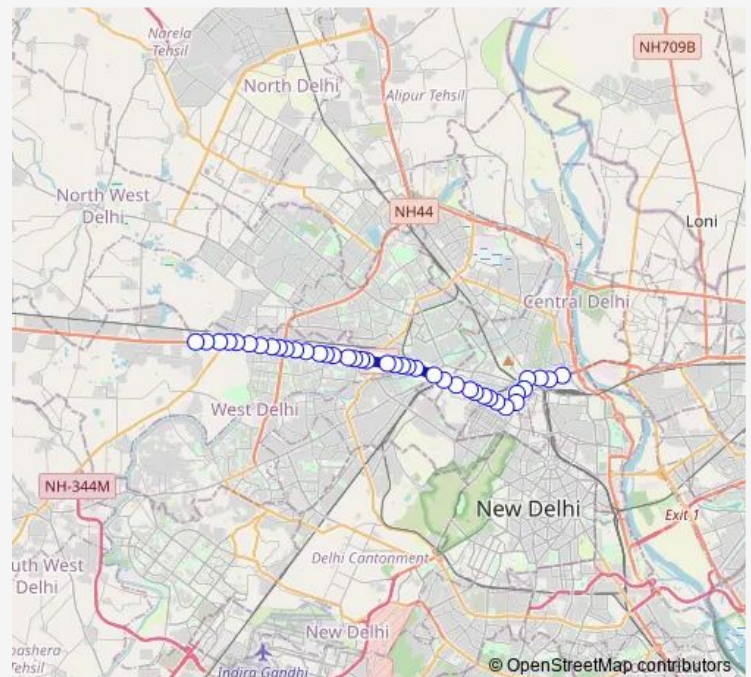

Thursday 13:31-15:39

Friday 13:31-15:39

Saturday 13:31-15:39

Sunday 13:31-15:39

Route info

Direction: Isbt Nityanand Marg

Stops: 40

Trip Duration: 1 hour 12 min

905aup

BusMaps

Agarsen Hospital

Shivaji Park

SPM College

Madipur Village

Madipur JJ Colony Metro Station

Ordinance Depot