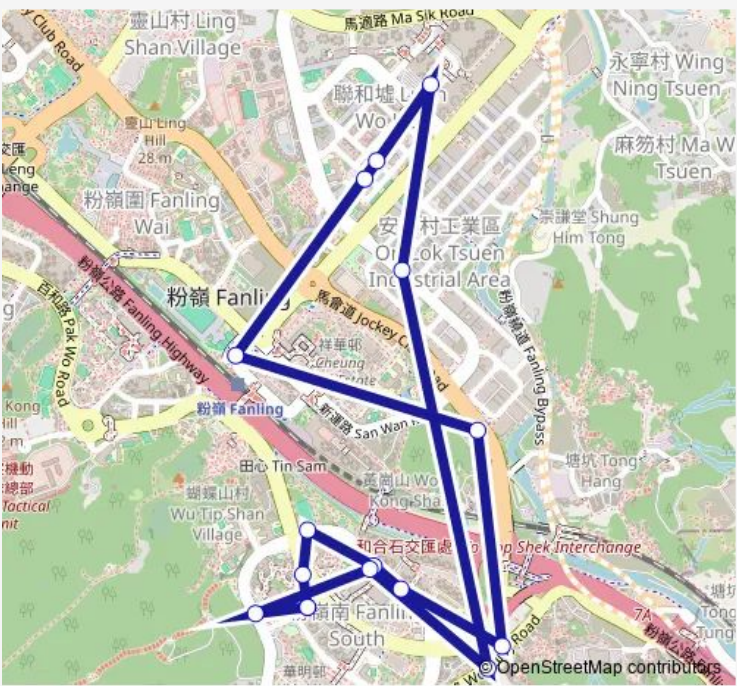

- WAI MING STREET, OPPOSITE FLORA PLAZA|WAI MING ROAD, OPPOSITE FLORA PLAZA
- PAK WO ROAD, OUTSIDE YAN SHING COURT
- YAT MING ROAD, OUTSIDE PAK FUK TIN SUM PLAY-GROUND
- YAT MING ROAD, OUTSIDE AVON PARK
- YAT MING ROAD, DAWNING VIEWS |YAT MING ROAD, OUTSIDE DAWNING VIEWS
- WO HOP SHEK SAN TSUEN|WO HING ROAD, OUTSIDE WO HING TSUEN
- JOCKEY CLUB ROAD WESTBOUND NEAR TONG HANG|BUS STOP AT JOCKEY CLUB ROAD WESTBOUND NEAR PETROL STATION
- FANLING STATION PUBLIC LIGHT BUS (SCHEDULED) SERVICE TERMINUS|PUBLIC LIGHT BUS (SCHEDULED) SERVICE TERMINUS AT FANLING STATION
- LUEN HING STREET
- LUEN FAT STREET (LAMP POST EA8498)
- WO MUN STREET PUBLIC LIGHT BUS TERMINUS|WO MUN STREET PUBLIC LIGHT BUS TERMINUS (WO MUN STREET PUBLIC LIGHT BUS (SCHEDULED) SERVICE TERMINUS)|WO MUN STREET PUBLIC LIGHT BUS TERMINUS
- LOK YIP ROAD
- WO HING ROAD, OPPOSITE WO HING TSUEN
- YAT MING ROAD, OPPOSITE AVON PARK

Route schedule

WAI MING STREET, OPPOSITE FLORA PLAZA|WAI MING ROAD, OPPOSITE FLORA PLAZA — WAI MING STREET, OPPOSITE FLORA PLAZA|WAI MING ROAD, OPPOSITE FLORA PLAZA

Monday	06:30
Tuesday	06:30
Wednesday	06:30
Thursday	06:30
Friday	06:30
Saturday	06:30
Sunday	—

Route info

Direction: WAI MING STREET, OPPOSITE FLORA PLAZA|WAI MING ROAD, OPPOSITE FLORA PLAZA

Stops: 16

Trip Duration: 0 hour 27 min

WAH MING ROAD, OUTSIDE YAN FAI HOUSE, YAN
SHING COURT|WAH MING ROAD, OUTSIDE YAN FAI
HOUSE

WAI MING STREET, OPPOSITE FLORA PLAZA|WAI
MING ROAD, OPPOSITE FLORA PLAZA

501K Bus time schedules and route maps are available in an offline PDF at busmaps.com. Use the busmaps.com website to see live bus times, train schedule or subway schedule, and step-by-step directions for all public transit in Tai Po