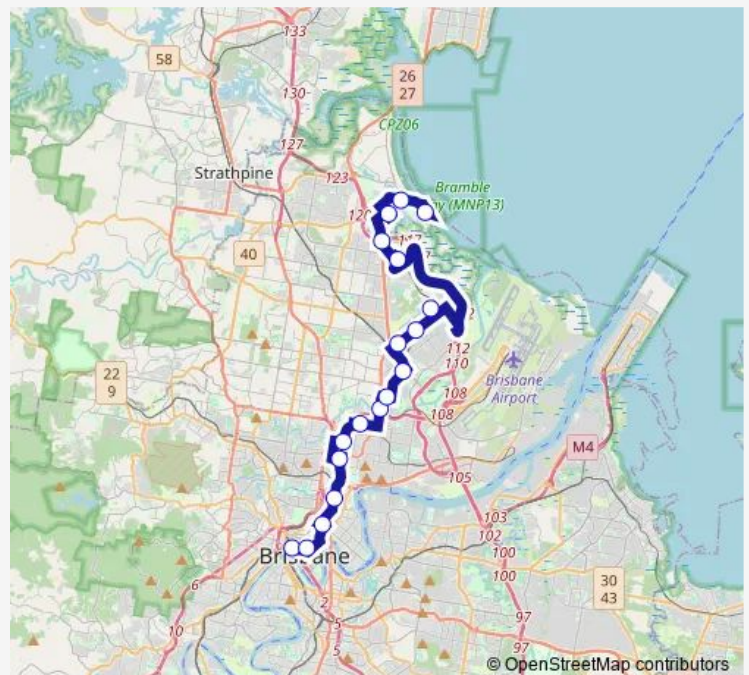

Holland St at Northgate station

Saint Vincents Rd at First Street, stop 25

Saint Vincents Rd at Banyo, stop 30

Nudgee station - St Achs St

Aberdeen Pde at Boondall station

North Boondall station - Lyndhurst Rd

Deagon station - Albury St

Sandgate bus station, stop 4

Shorncliffe station - Railway Pde

Route schedule

Roma Street Stop 125 at Transit Centre — Shorncliffe station - Railway Pde

Monday	21:33-01:13 ⁺¹
Tuesday	21:33-01:13 ⁺¹
Wednesday	21:33-01:13 ⁺¹
Thursday	21:33-01:13 ⁺¹
Friday	21:33-01:13 ⁺¹
Saturday	—
Sunday	—

Route info

Direction: Roma Street Stop 125 at Transit Centre

Stops: 18

Trip Duration: 1 hour 22 min

R604 — Northgate - City

Direction

Holland St at Northgate station — Roma Street Stop 125 at Transit Centre

Monday	24:05-00:35 ⁺¹
Tuesday	24:05-00:35 ⁺¹
Wednesday	24:05-00:35 ⁺¹
Thursday	24:05-00:35 ⁺¹
Friday	24:05-00:35 ⁺¹
Saturday	—
Sunday	—

Route info

Direction: Holland St at Northgate station

Stops: 10

Trip Duration: 0 hour 55 min