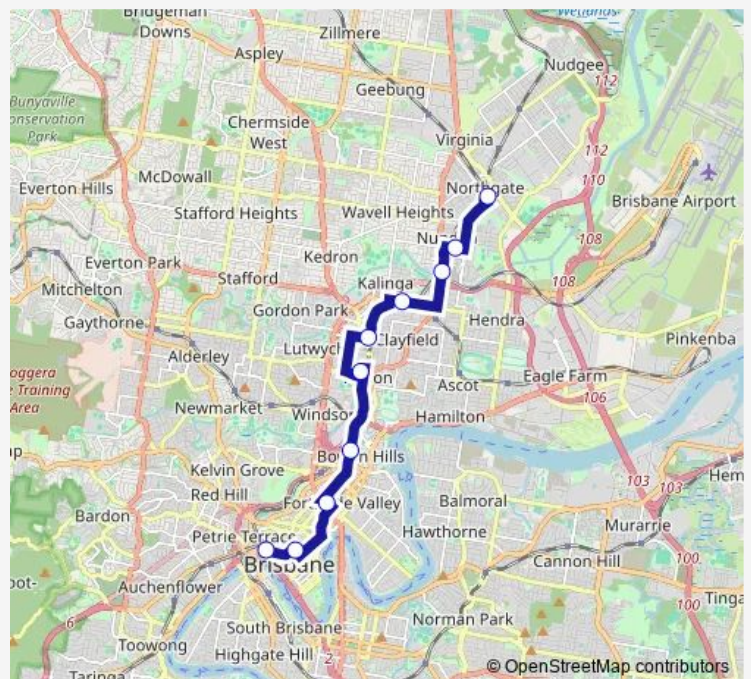

Tuesday 03:39-01:20⁺¹

Wednesday 03:39-01:20⁺¹

Thursday 03:39-01:20⁺¹

Friday 03:39-01:20⁺¹

Saturday 03:25-01:35⁺¹

Sunday 03:25-00:10⁺¹

Route info

Direction: Holland St at Northgate station

Stops: 10

Trip Duration: 0 hour 49 min

R604 — City - Northern Corridor (All Stations)

Direction

Roma Street Stop 125 at Transit Centre — Holland St at Northgate station

10 stops

[Open route schedule](#)

Roma Street Stop 125 at Transit Centre

Edward Street Stop 141 near Ann St

Brunswick Street Stop 212

Abbotsford Rd at Bowen Hills

Albion station

Woolloowin station - Chalk St

Junction Rd at Eagle Junction station, stop 28/1

Sandgate Rd at Toombul, stop 32

Thursday 03:55-02:5⁺¹

Friday 03:55-02:5⁺¹

Saturday 03:16-02:10⁺¹

Sunday 03:16-00:20⁺¹

Route info

Direction: Roma Street Stop 125 at Transit Centre

Stops: 10

Trip Duration: 0 hour 44 min