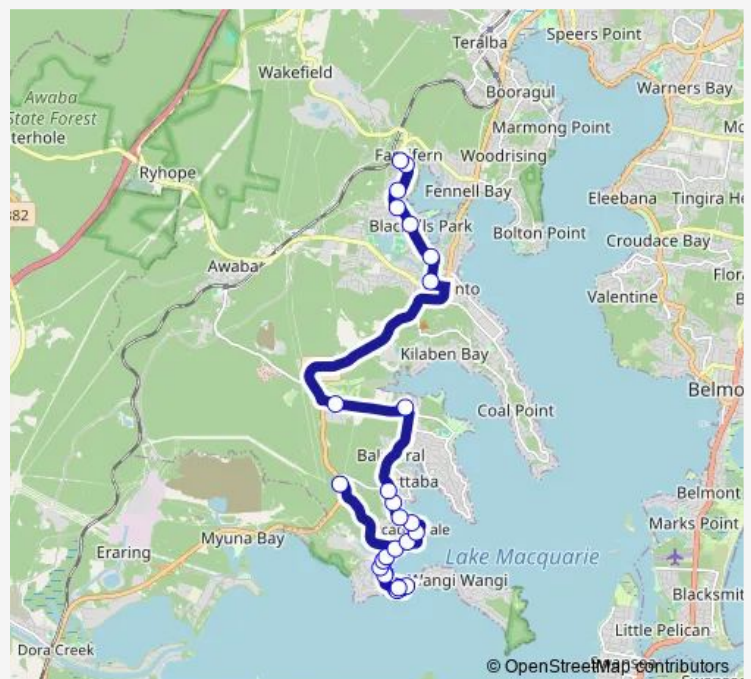

Dobell Dr Opp Wangi District Workers' Club

The Promenade Opp Market St

Alexander Pde At Donnelly Rd

Alexander Pde At Glen Av

Alexander Pde At Brooks St

Iford Av Before Barry St

Iford Av At Lisburn St

Clydebank Rd At Iford Av

Clydebank Rd At Buttaba Hills Rd

Rosemary Row At Hillcrest Av

Dorrington Rd At Karoonda Cl

Cook St After The Boulevarde

Railway Pde Opp Lake St

Route schedule

Donnelly Rd At Wangi Rd (Hail And Ride) — Charlton Christian College, Fassifern Rd

Monday 07:55

Tuesday 07:55

Wednesday 07:55

Thursday 07:55

Friday 07:55

Saturday —

Sunday —

Route info

Direction: Donnelly Rd At Wangi Rd (Hail And Ride)

Stops: 26

Trip Duration: 0 hour 35 min

6480 — Wangi to Charlton Christian College

South Pde After Faucett St

Fassifern Rd At South Pde

Fassifern Rd At Reynolds St