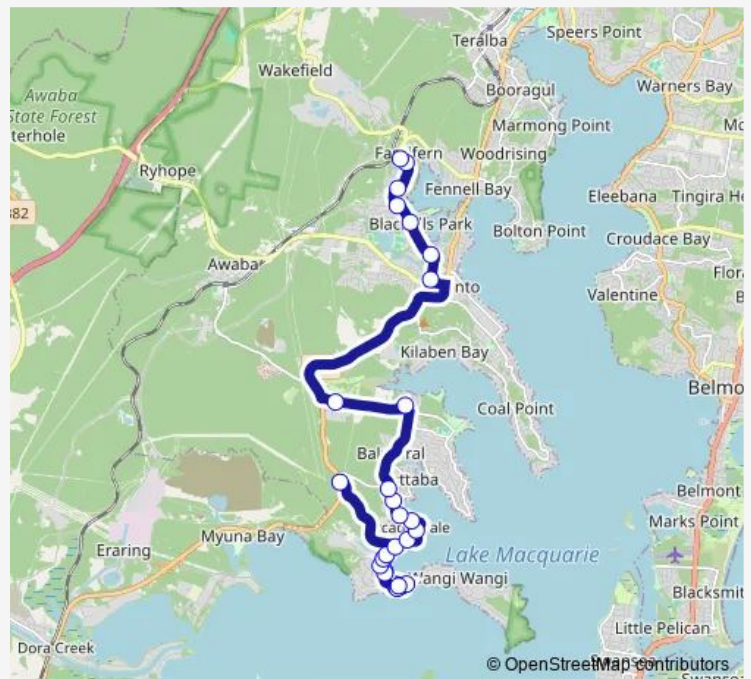

Dobell Dr Opp Wangi District Workers' Club

The Promenade Opp Market St

Alexander Pde At Donnelly Rd

Alexander Pde At Glen Av

Alexander Pde At Brooks St

Iford Av Before Barry St

Iford Av At Lisburn St

Clydebank Rd At Iford Av

Clydebank Rd At Buttaba Hills Rd

Rosemary Row At Hillcrest Av

Dorrington Rd At Karoonda Cl

Cook St After The Boulevarde

Railway Pde Opp Lake St

Route schedule

Donnelly Rd At Wangi Rd (Hail And Ride) — Charlton Christian College, Fassifern Rd

Monday 07:55

Tuesday 07:55

Wednesday 07:55

Thursday 07:55

Friday 07:55

Saturday —

Sunday —

Route info

Direction: Donnelly Rd At Wangi Rd (Hail And Ride)

Stops: 26

Trip Duration: 0 hour 35 min

6480 — Wangi to Charlton Christian College

South Pde After Faucett St

Fassifern Rd At South Pde

Fassifern Rd At Reynolds St