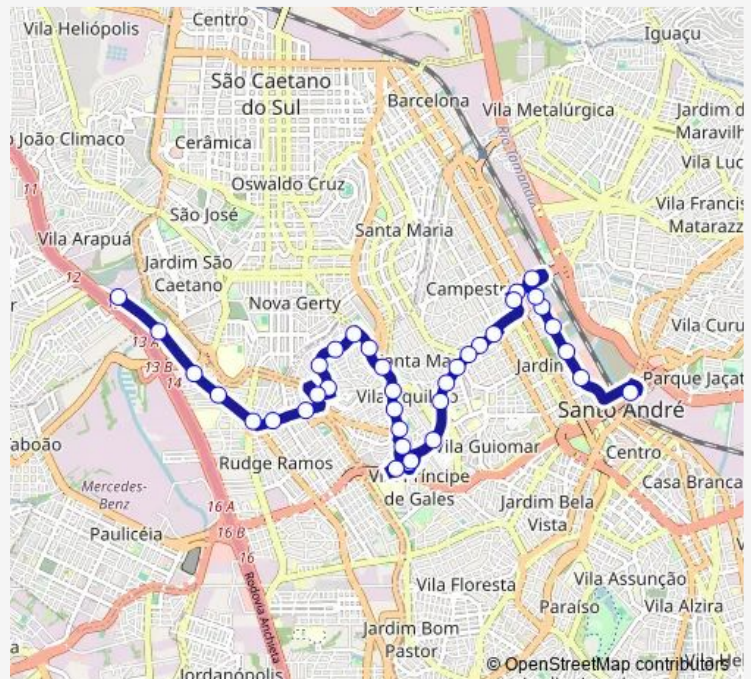

Route schedule

Rua Tocantinia 345 — Terminal Metropolitano Santo Andre Leste

Monday	05:00-23:40
Tuesday	05:00-23:40
Wednesday	05:00-23:40
Thursday	05:00-23:40
Friday	05:00-23:40
Saturday	05:00-23:00
Sunday	05:00-23:00

Route info

Direction: Rua Tocantinia 345

Stops: 39

Trip Duration: 0 hour 55 min

070 — Santo Andre (Terminal Metropolitano Santo Andre Leste) - SAO Paulo (Fabrica Trol)

Av. Gago Coutinho 945 - Vila Palmares Santo Andre - SP
09061-500 Brasil