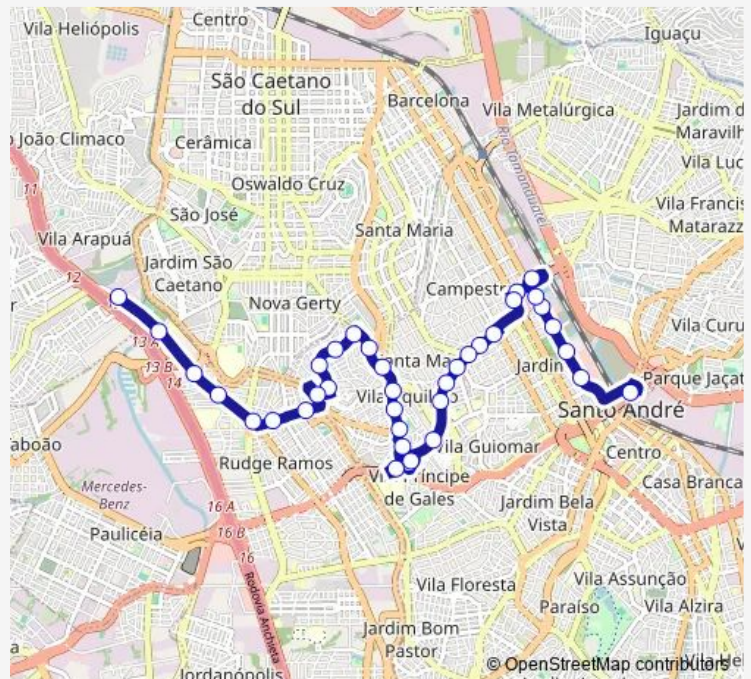

Route schedule

Rua Tocantinia 345 — Terminal Metropolitano Santo Andre Leste

Monday	05:00-23:40
Tuesday	05:00-23:40
Wednesday	05:00-23:40
Thursday	05:00-23:40
Friday	05:00-23:40
Saturday	05:00-23:00
Sunday	05:00-23:00

Route info

Direction: Rua Tocantinia 345

Stops: 39

Trip Duration: 0 hour 55 min

070 — Santo Andre (Terminal Metropolitano Santo Andre Leste) - SAO Paulo (Fabrica Trol)

Av. Gago Coutinho 945 - Vila Palmares Santo Andre - SP
09061-500 Brasil