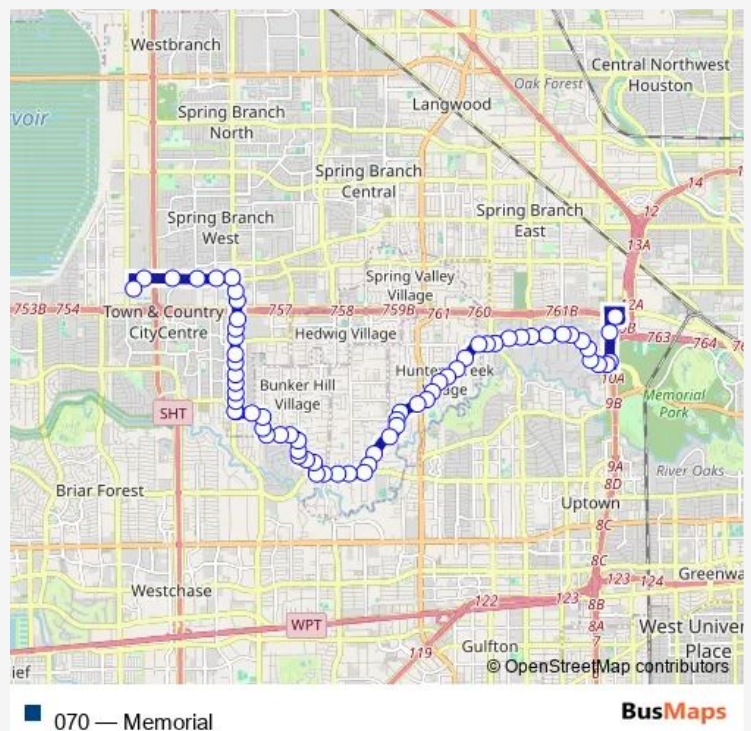

Memorial Dr @ Hunters Way Ct

Memorial Dr @ Thamer Ln

Memorial Dr @ Hunters Grove Ln

Route schedule

Northwest Transit Center - Platform 2 — Business Center @ Westview Cir

Monday 05:30-20:30

Tuesday 05:30-20:30

Wednesday 05:30-20:30

Thursday 05:30-20:30

Friday 05:30-20:30

Saturday 05:30-19:30

Sunday 05:30-19:30

Route info

Direction: Northwest Transit Center - Platform 2

Stops: 65

Trip Duration: 0 hour 36 min

Memorial Dr @ Saddlewood Ln

Memorial Dr @ Saddle Creek Dr

Memorial Dr @ Voss Rd

Memorial Dr @ Bryn Mawr Cir

Memorial Dr @ Greenbay

Memorial Dr @ S Country Squire St

Memorial Dr @ Lacewood Ln

Memorial Dr @ Wickwood Dr

Memorial Dr @ W Merrie Way Ln

Memorial Dr @ San Felipe Rd

Memorial Dr @ Piney Point Rd

Memorial Dr @ Heritage Oaks Ln

Memorial Dr @ Blalock Rd

Memorial Dr @ Briar Forest Dr

Memorial Dr @ Branch Bend Dr