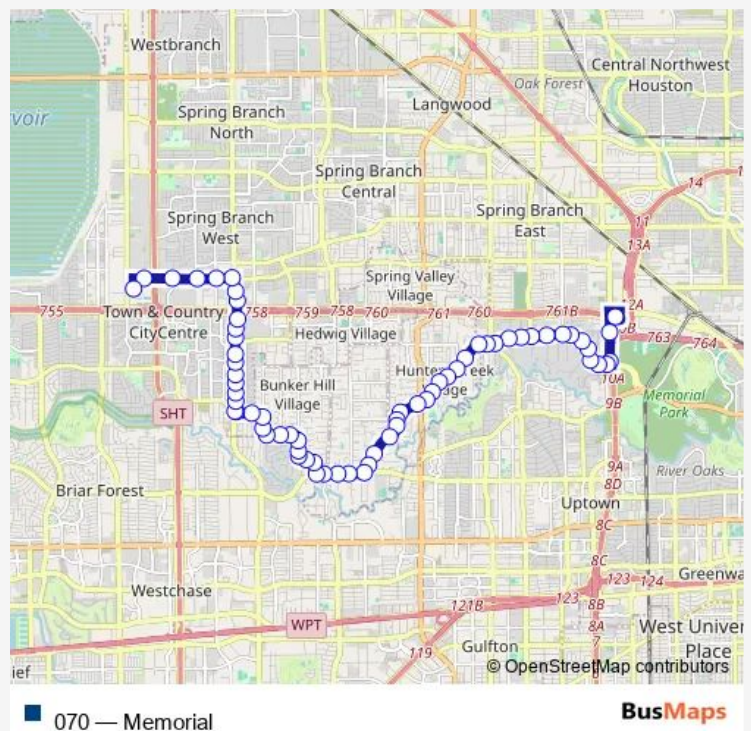

Memorial Dr @ Hunters Way Ct

Memorial Dr @ Thamer Ln

Memorial Dr @ Hunters Grove Ln

Route schedule

Northwest Transit Center - Platform 2 — Business Center @ Westview Cir

Monday 05:30-20:30

Tuesday 05:30-20:30

Wednesday 05:30-20:30

Thursday 05:30-20:30

Friday 05:30-20:30

Saturday 05:30-19:30

Sunday 05:30-19:30

Route info

Direction: Northwest Transit Center - Platform 2

Stops: 65

Trip Duration: 0 hour 36 min

Memorial Dr @ Saddlewood Ln

Memorial Dr @ Saddle Creek Dr

Memorial Dr @ Voss Rd

Memorial Dr @ Bryn Mawr Cir

Memorial Dr @ Greenbay

Memorial Dr @ S Country Squire St

Memorial Dr @ Lacewood Ln

Memorial Dr @ Wickwood Dr

Memorial Dr @ W Merrie Way Ln

Memorial Dr @ San Felipe Rd

Memorial Dr @ Piney Point Rd

Memorial Dr @ Heritage Oaks Ln

Memorial Dr @ Blalock Rd

Memorial Dr @ Briar Forest Dr

Memorial Dr @ Branch Bend Dr