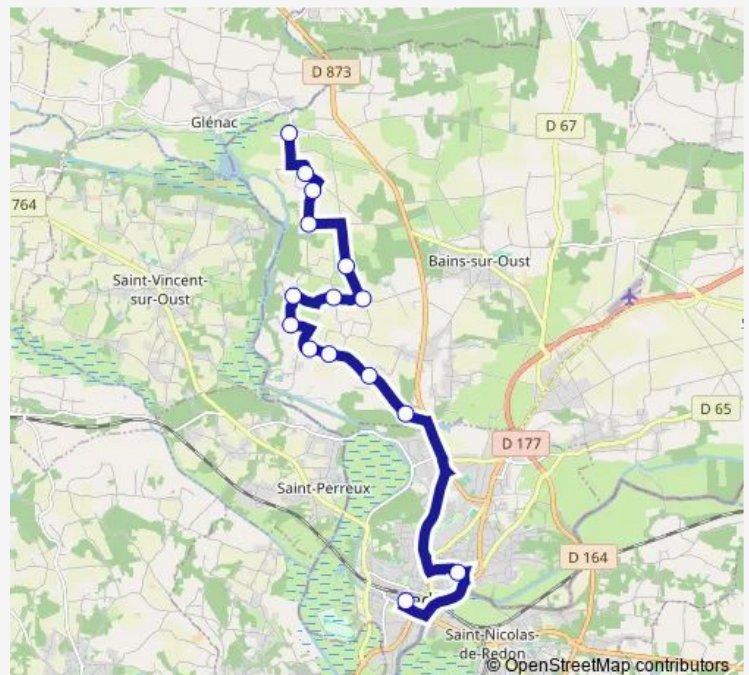

Friday 07:06

Saturday —

Sunday —

Route info

Direction: Île aux Pies

Stops: 14

Trip Duration: 0 hour 49 min

Direction

Parc Anger - 35 — Île aux Pies

11 stops

[Open route schedule](#)

Parc Anger - 35

Grée de la Roche du Theil

La Beillais

Courtillaux

La Mehiais

Monday	—
Tuesday	—
Wednesday	12:25
Thursday	—
Friday	—
Saturday	—
Sunday	—

Route info

Direction: Parc Anger - 35

Stops: 11

Trip Duration: 0 hour 29 min

Direction

Parc Anger - 35 — Port Corbin

15 stops

Route schedule

Parc Anger - 35 — Port Corbin

Monday 16:38-18:00

Tuesday 16:38-18:00

Wednesday —

Thursday 16:38-18:00

Friday 16:38-18:00

Saturday —