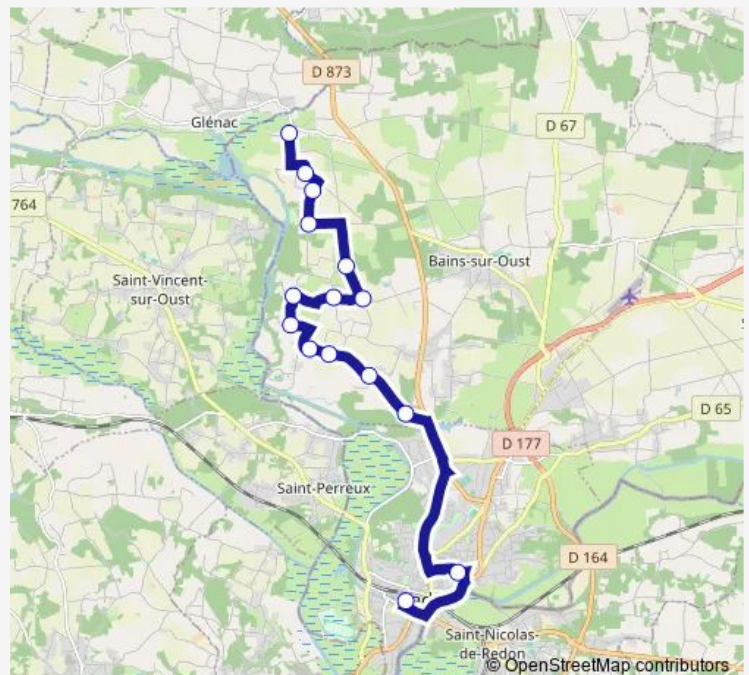

Friday 07:06

Saturday —

Sunday —

Route info

Direction: Île aux Pies

Stops: 14

Trip Duration: 0 hour 49 min

Direction

Parc Anger - 35 — Île aux Pies

11 stops

[Open route schedule](#)

Parc Anger - 35

Grée de la Roche du Theil

La Beillais

Courtillaux

La Mehiais

Monday	—
Tuesday	—
Wednesday	12:25
Thursday	—
Friday	—
Saturday	—
Sunday	—

Route info

Direction: Parc Anger - 35

Stops: 11

Trip Duration: 0 hour 29 min

Direction

Parc Anger - 35 — Port Corbin

15 stops

Route schedule

Parc Anger - 35 — Port Corbin

Monday 16:38-18:00

Tuesday 16:38-18:00

Wednesday —

Thursday 16:38-18:00

Friday 16:38-18:00

Saturday —