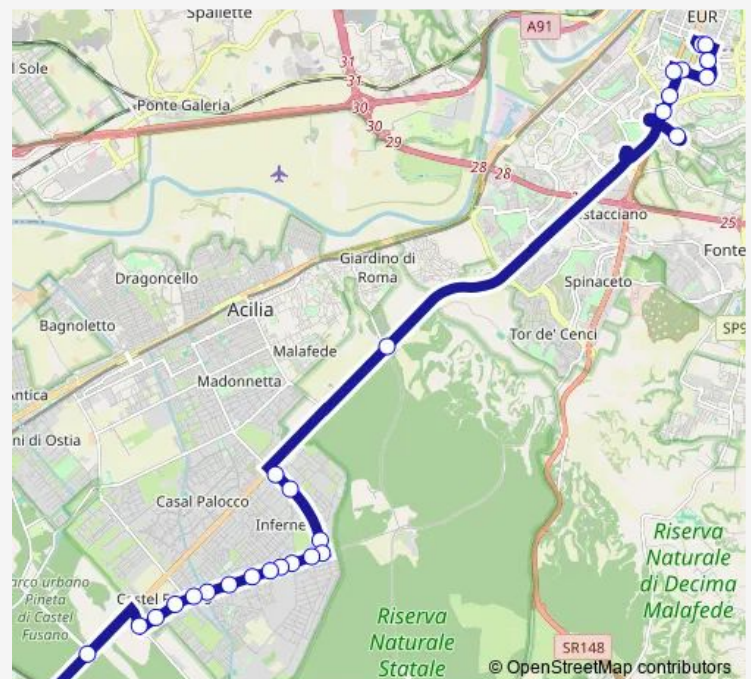

Castel Porziano/Salorno

Castel Porziano/Stradella

Castel Porziano/Vecchi

Route schedule

EUR Fermi (Mb) — Staz.Ne Cristoforo Colombo (RI)

Monday	05:51-00:15 ⁺¹
Tuesday	05:51-00:15 ⁺¹
Wednesday	05:51-00:15 ⁺¹
Thursday	05:51-00:15 ⁺¹
Friday	05:51-00:15 ⁺¹
Saturday	05:59-00:15 ⁺¹
Sunday	06:39-23:45

Route info

Direction: EUR Fermi (Mb)

Stops: 29

Trip Duration: 1 hour 13 min

070

BusMaps

Castel Porziano/Canale Della Lingua

CASTEL PORZIANO/CALCATERRA

Thursday 06:15-23:45

Friday 06:15-23:45

Saturday 06:30-23:45

Sunday 07:00-23:45

Route info

Direction: Staz.Ne Cristoforo Colombo (RI)

Stops: 28

Trip Duration: 0 hour 58 min