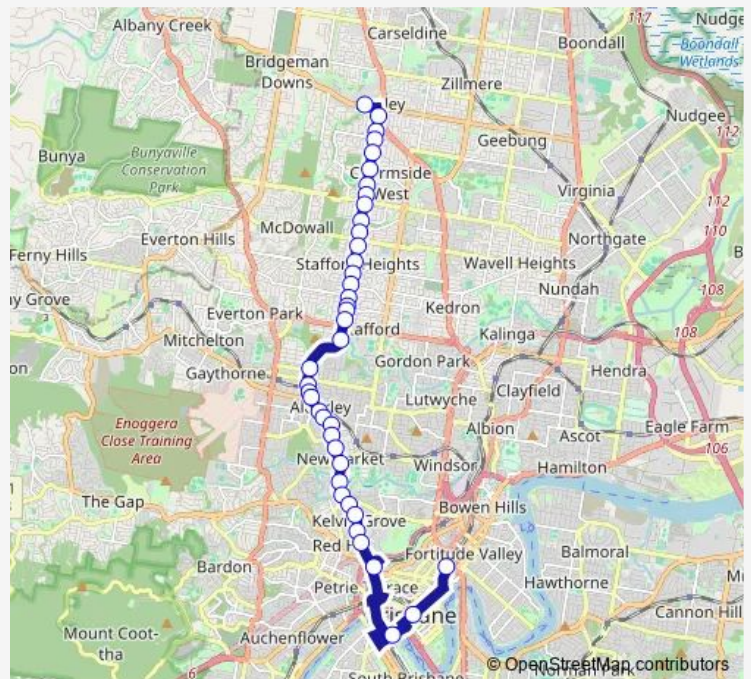

Route schedule

Aspley Hypermarket station, platform B — Wickham Street Stop 225 near Little St

Monday	—
Tuesday	—
Wednesday	—
Thursday	—
Friday	—
Saturday	00:11-04:11
Sunday	00:11-04:11

Route info

Direction: Aspley Hypermarket station, platform B

Stops: 40

Trip Duration: 0 hour 34 min

N345 — Aspley - Valley Nightlink

South Pine Rd at Farrington Street, stop 30

South Pine Rd at Alderley Crossing, stop 27

South Pine Rd at Alderley, stop 26

Enoggera Rd at Lloyd Street, stop 25

Normanby station, platform 1

Cultural Centre station, platform 1

Adelaide Street Stop 20 at City Hall

Wickham Street Stop 225 near Little St

Direction

Wickham Street Stop 225 near Little St — Aspley Hypermarket

Saturday 01:23-05:23

Sunday 01:23-05:23

Route info

Direction: Wickham Street Stop 225 near Little St

Stops: 43

Trip Duration: 0 hour 33 min

Appleby Rd at Reuben Street, stop 33

Appleby Rd at Stafford North, stop 34a