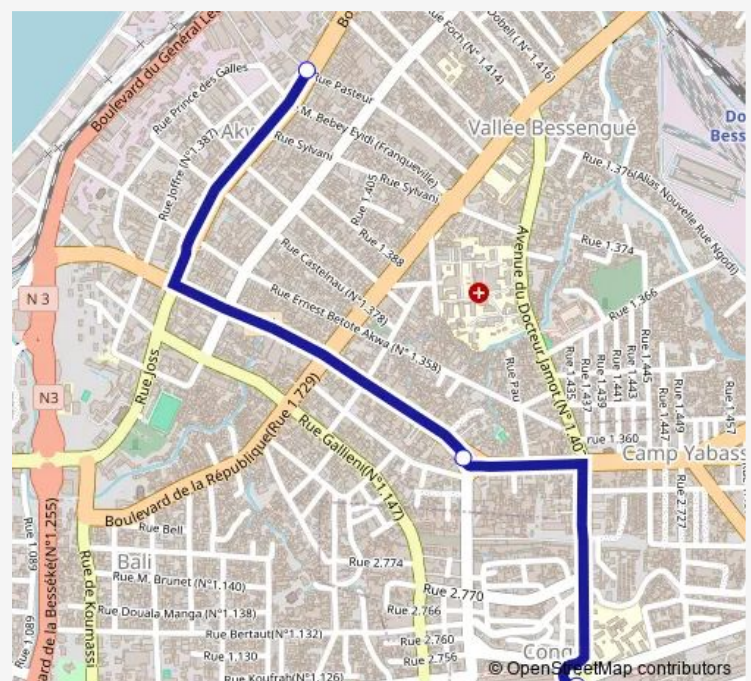

Communal Taxi Service Immeuble Tecno Akwa to Marché Central

[Go to website](#)

Direction

Immeuble Tecno Akwa — Marché Central

3 stops

[Open route schedule](#)

Immeuble Tecno Akwa

Rond Point Douche

Marché Central

Route schedule

Immeuble Tecno Akwa — Marché Central

Monday	10:30
Tuesday	10:30
Wednesday	10:30
Thursday	10:30
Friday	10:30
Saturday	10:30
Sunday	10:30

Route info

Direction: Immeuble Tecno Akwa

Stops: 3

Trip Duration: 0 hour 20 min

Immeuble Tecno Akwa to Marché Central

Communal Taxi Service time schedules and route maps are available in an offline PDF at busmaps.com. Use the busmaps.com website to see live bus times, train schedule or subway schedule, and step-by-step directions for all public transit in Douala