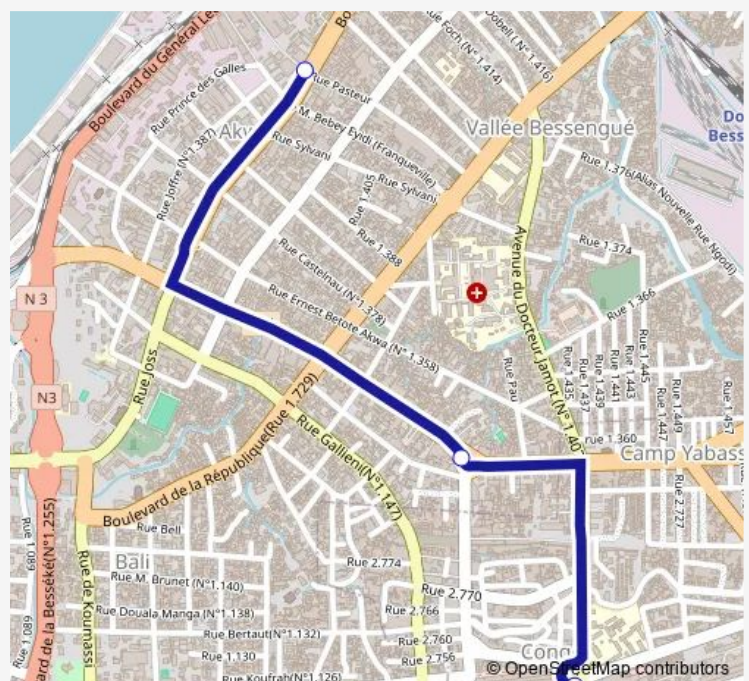

Communal Taxi Service Immeuble Tecno Akwa to Marché Central

[Go to website](#)

Direction

Immeuble Tecno Akwa — Marché Central

3 stops

[Open route schedule](#)

Immeuble Tecno Akwa

Rond Point Douche

Marché Central

Route schedule

Immeuble Tecno Akwa — Marché Central

Monday	10:30
Tuesday	10:30
Wednesday	10:30
Thursday	10:30
Friday	10:30
Saturday	10:30
Sunday	10:30

Route info

Direction: Immeuble Tecno Akwa

Stops: 3

Trip Duration: 0 hour 20 min

Immeuble Tecno Akwa to Marché Central

Communal Taxi Service time schedules and route maps are available in an offline PDF at busmaps.com. Use the busmaps.com website to see live bus times, train schedule or subway schedule, and step-by-step directions for all public transit in Douala